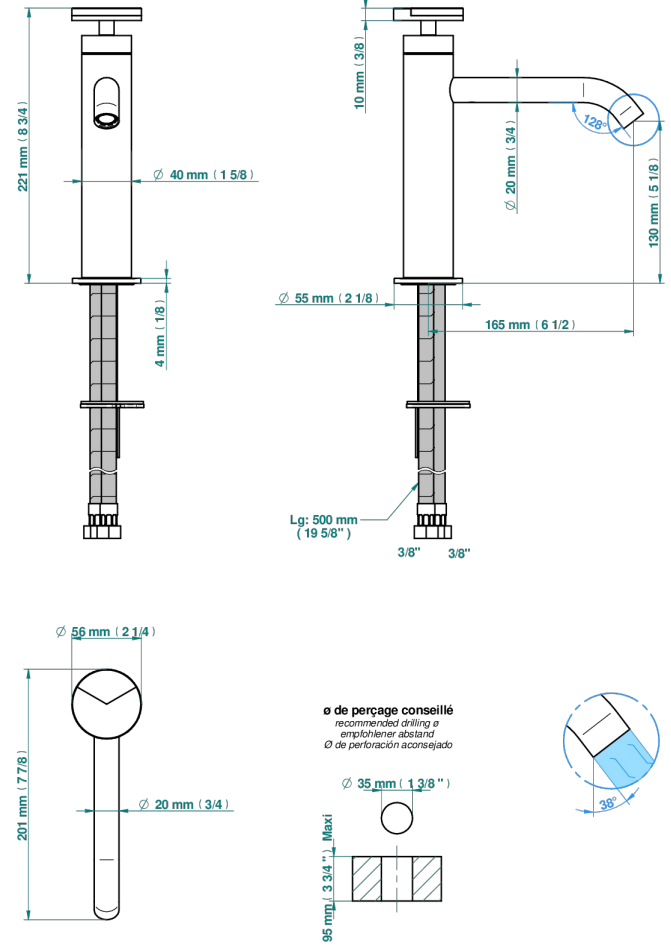

YOKO DELTA HOWLITE

G7W-6500HSV

Single lever basin mixer without waste, high model

THG[®]
PARIS

81131

10/05/2023

CARACTERÍSTICAS

- Yoko Delta Howlite
- Single lever basin mixer without waste, high model

Pvd umber - H66
Pvd umber mate - H67