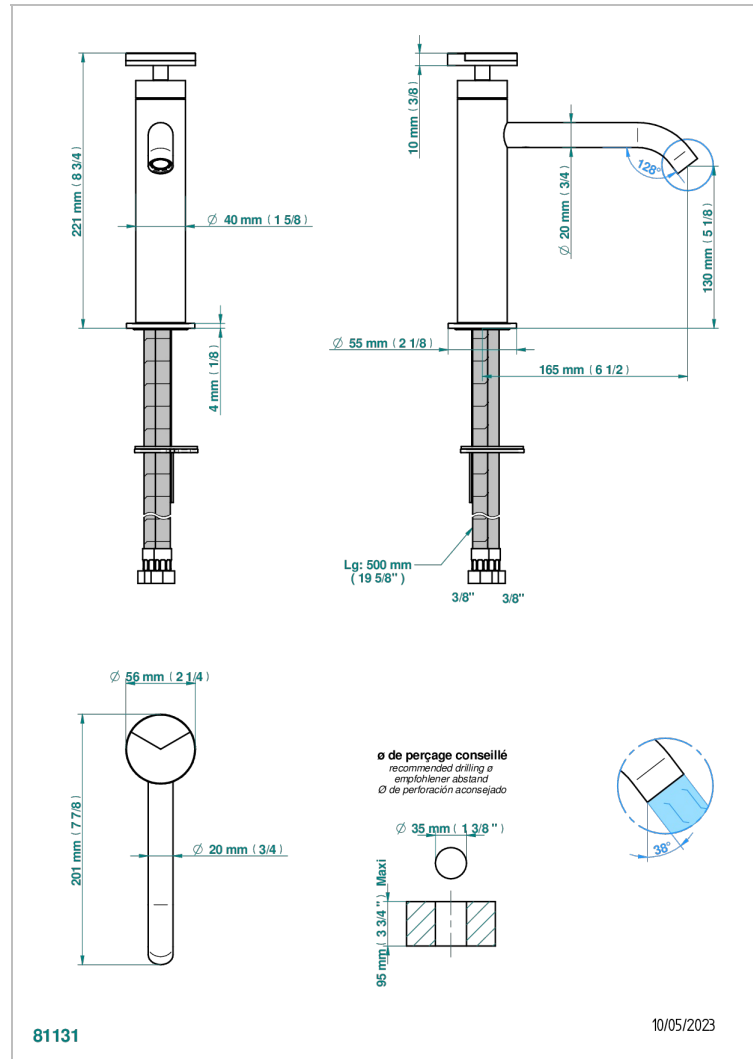

# YOKO DELTA HOWLITE

G7W-6500HSV

Single lever basin mixer without waste, high model

## CHARACTERISTIC

- Yoko Delta Howlite
- Single lever basin mixer without waste, high model