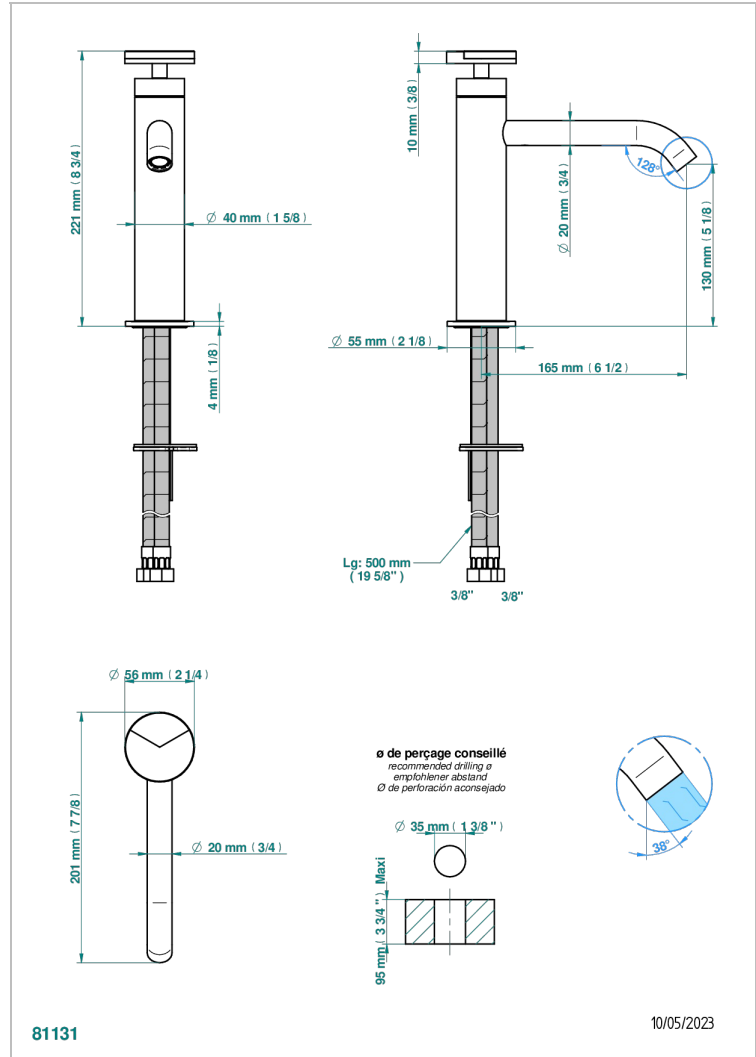

YOKO DELTA HOWLITE

G7W-6500HSV

Single lever basin mixer without waste, high model

CHARACTERISTIC

- Yoko Delta Howlite
- Single lever basin mixer without waste, high model

AVAILABLE FINITIONS

Antique nickel - H28
Black ceram - D30
Blush PVD - H62
Brass color PVD - H49
Brown bronze color PVD - F33
Gold color PVD - H52