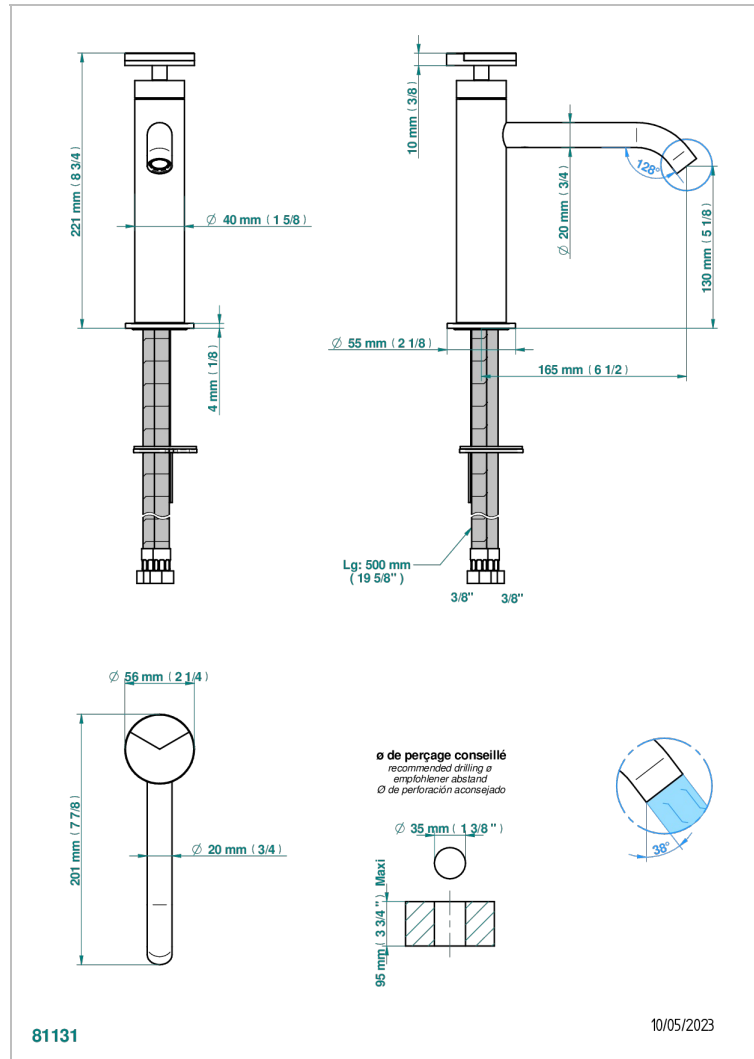

YOKO DELTA HOWLITE

G7W-6500HSV

Single lever basin mixer without waste, high model

CHARACTERISTIC

- Yoko Delta Howlite
- Single lever basin mixer without waste, high model

AVAILABLE FINITIONS

Antique nickel - H28
Black ceram - D30
Blush PVD - H62
Brass color PVD - H49
Brown bronze color PVD - F33
Gold color PVD - H52