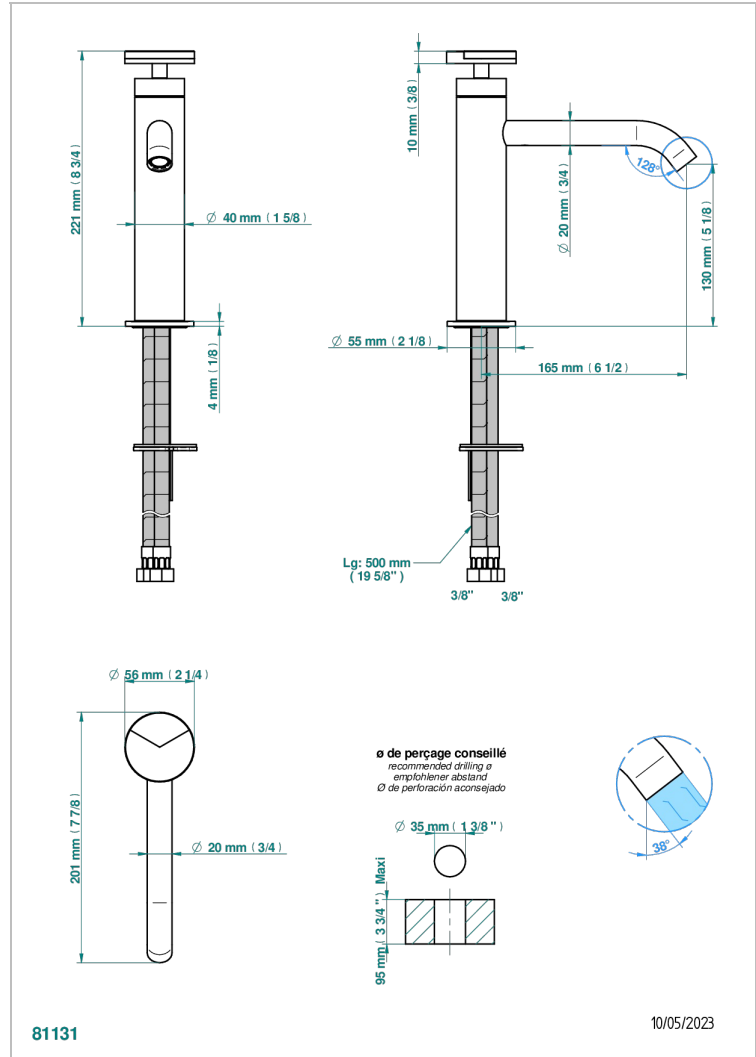

# YOKO DELTA HOWLITE

G7W-6500HSV

Single lever basin mixer without waste, high model

THG<sup>®</sup>  
PARIS

## EIGENSCHAFTEN

- Yoko Delta Howlite
- Single lever basin mixer without waste, high model