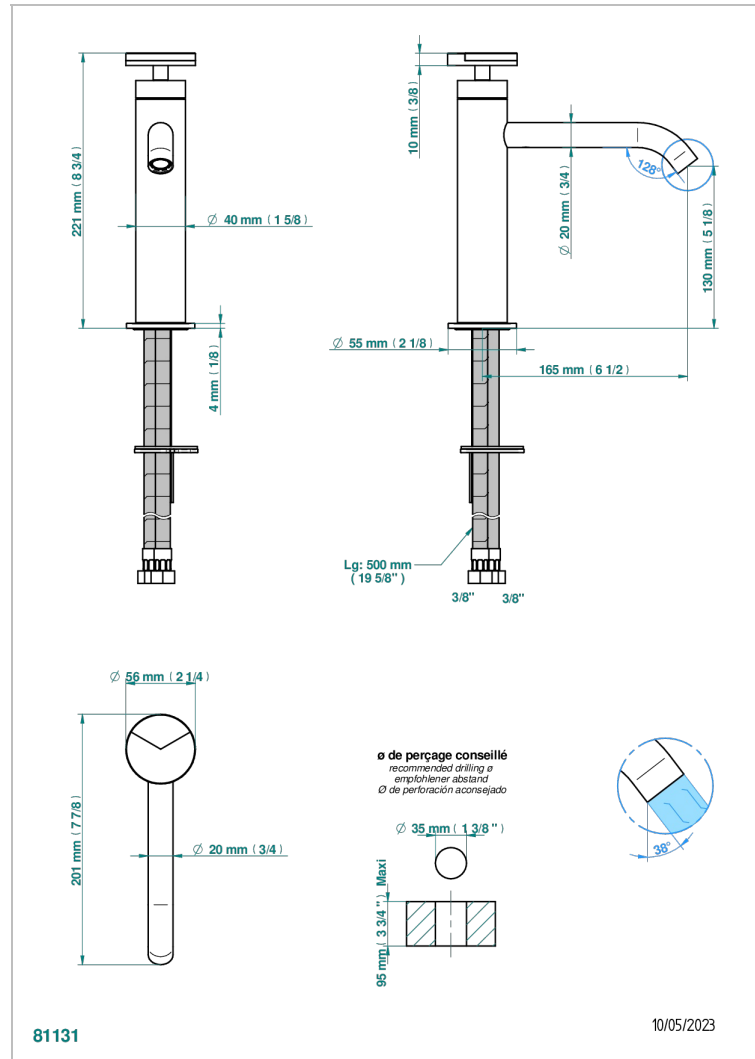

# YOKO DELTA HOWLITE

G7W-6500HSV

Single lever basin mixer without waste, high model

THG<sup>®</sup>  
PARIS

## ХАРАКТЕРИСТИКИ

- Yoko Delta Howlite
- Single lever basin mixer without waste, high model