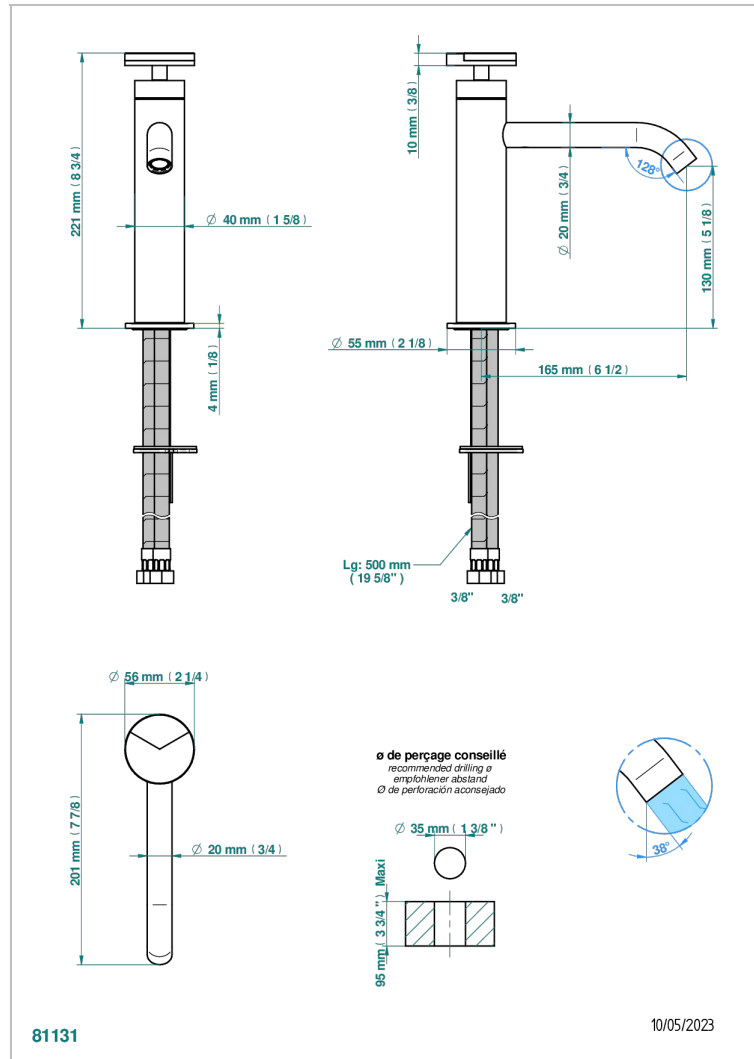

# YOKO DELTA HOWLITE

G7W-6500HSV

Single lever basin mixer without waste, high model

## CARACTERÍSTICAS

- Yoko Delta Howlite
- Single lever basin mixer without waste, high model