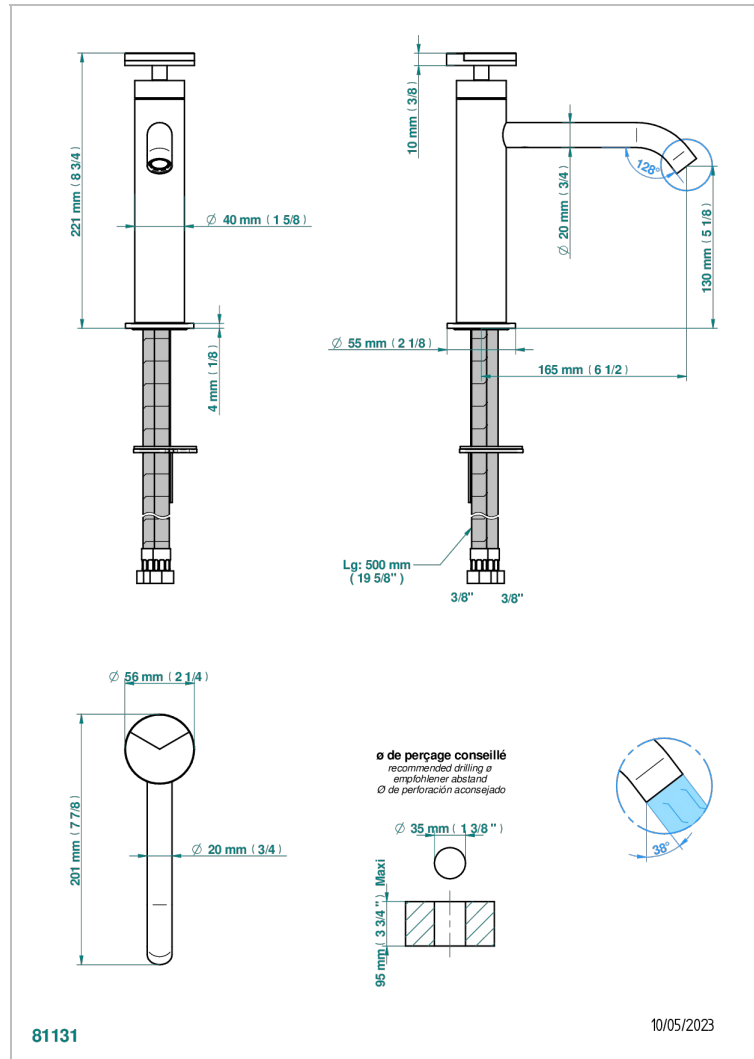

YOKO DELTA HOWLITE

G7W-6500HSV

Single lever basin mixer without waste, high model

EIGENSCHAFTEN

- Yoko Delta Howlite
- Single lever basin mixer without waste, high model

VERFÜGBARE OBERFLÄCHEN

Altnickel - H28
Blassgold - F30
Blassgold matt unlackiert - F31
Bronze hell - D01
Chrom - A02
Chrom matt - C02