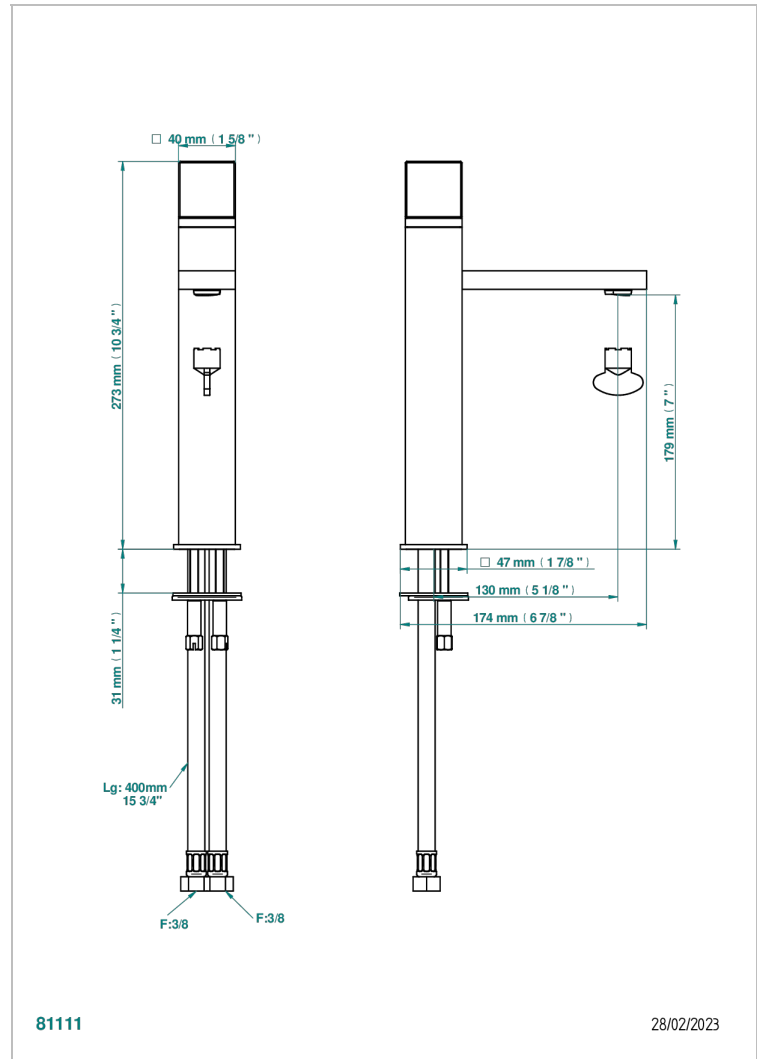

# SOHO 2023

G7K-6500HSV

Single lever basin mixer without waste, high model

81111

28/02/2023

## CHARACTERISTIC

- Soho 2023
- Single lever basin mixer without waste, high model