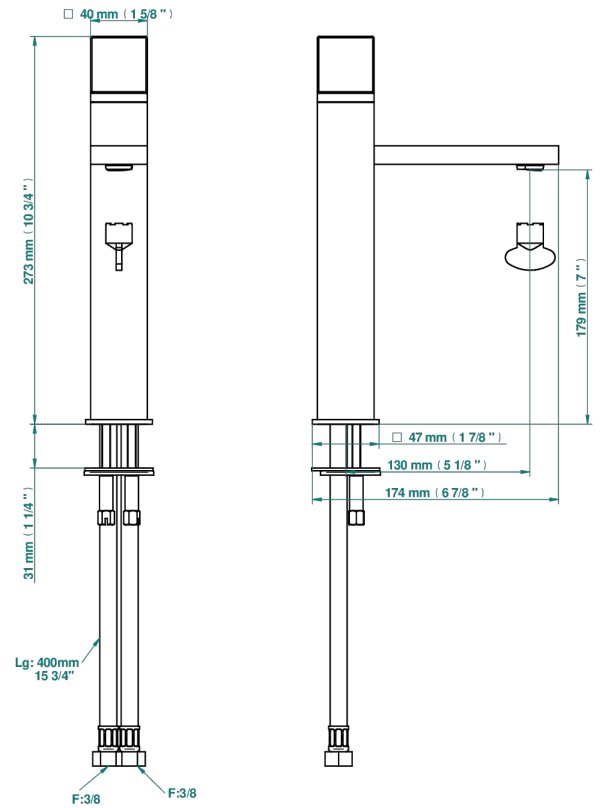

# SOHO 2023

G7K-6500HSV

Single lever basin mixer without waste, high model

81111

28/02/2023

## CHARACTERISTIC

- Soho 2023
- Single lever basin mixer without waste, high model