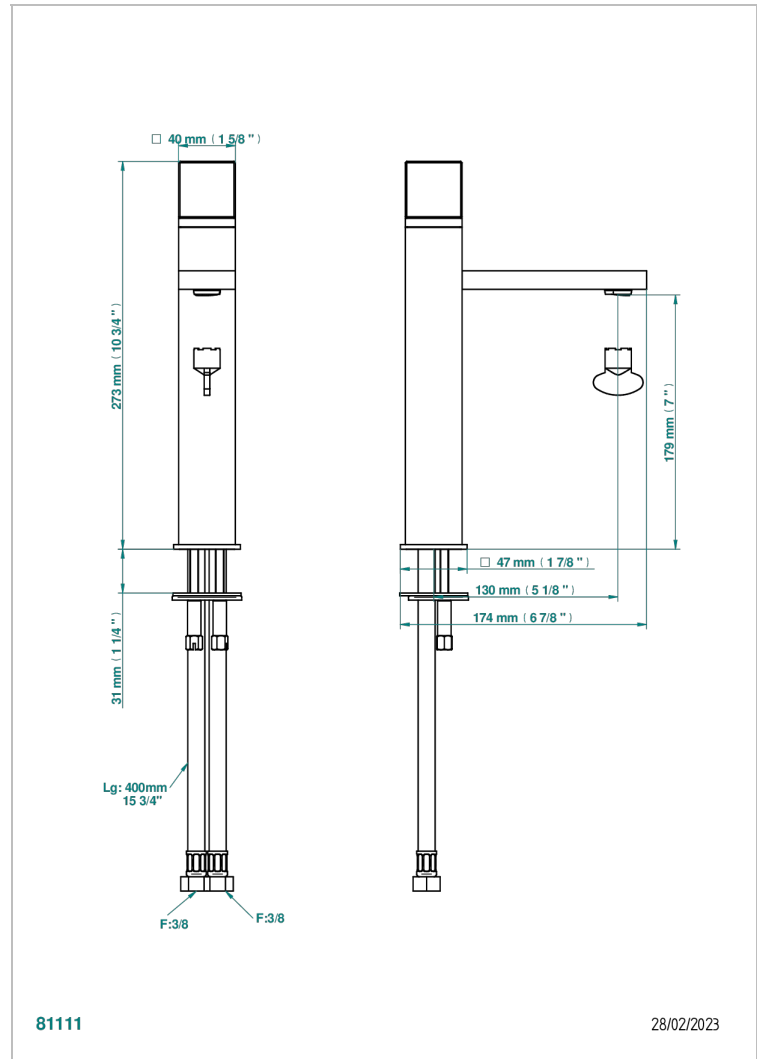

# SOHO 2023

G7K-6500HSV

Single lever basin mixer without waste, high model

## CHARACTERISTIC

- Soho 2023
- Single lever basin mixer without waste, high model