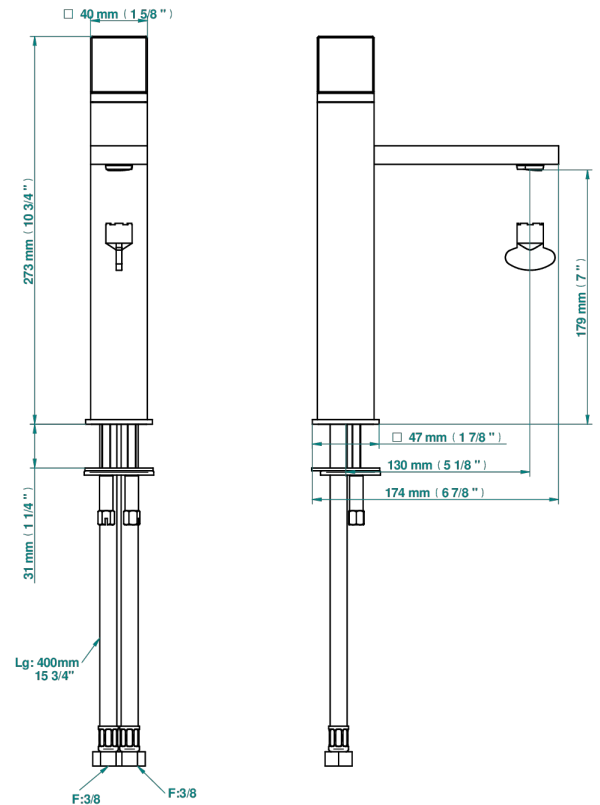

SOHO 2023

G7K-6500HSV

Single lever basin mixer without waste, high model

THG[®]
PARIS

81111

28/02/2023

ХАРАКТЕРИСТИКИ

- Soho 2023
- Single lever basin mixer without waste, high model