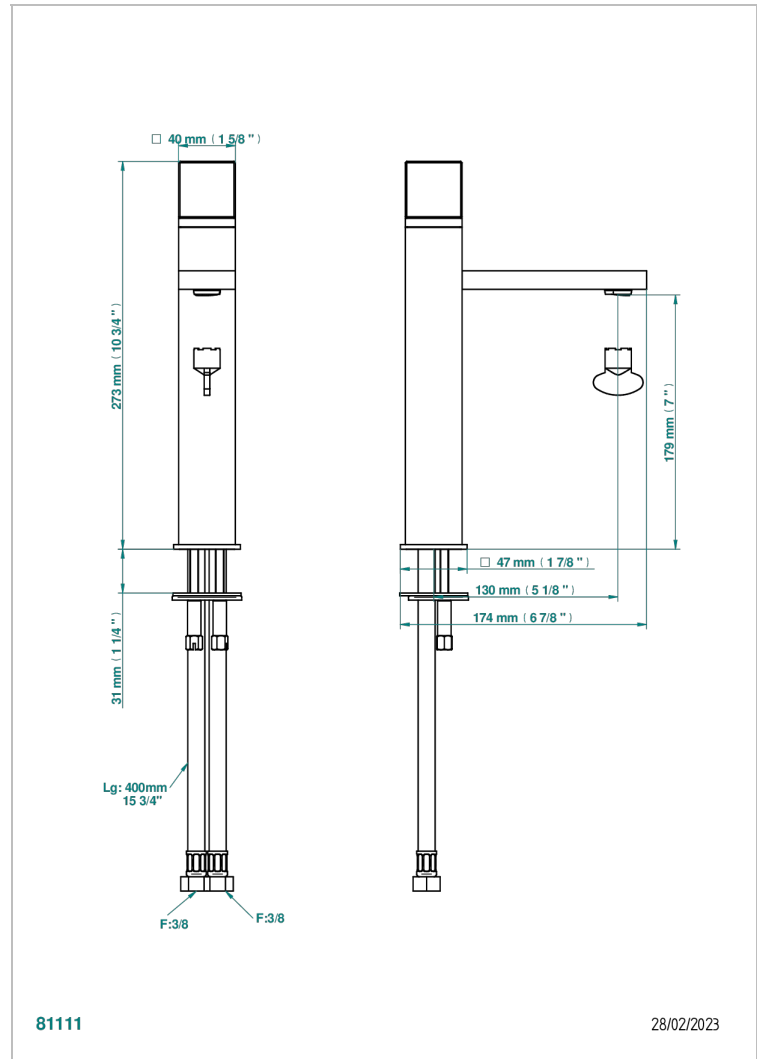

SOHO 2023

G7K-6500HSV

Single lever basin mixer without waste, high model

CHARACTERISTIC

- Soho 2023
- Single lever basin mixer without waste, high model

AVAILABLE FINITIONS

Blush PVD - H62
Brass color PVD - H49
Brown bronze color PVD - F33
Gold color PVD - H52
Graphite PVD - H64
Matt Umber PVD - H67