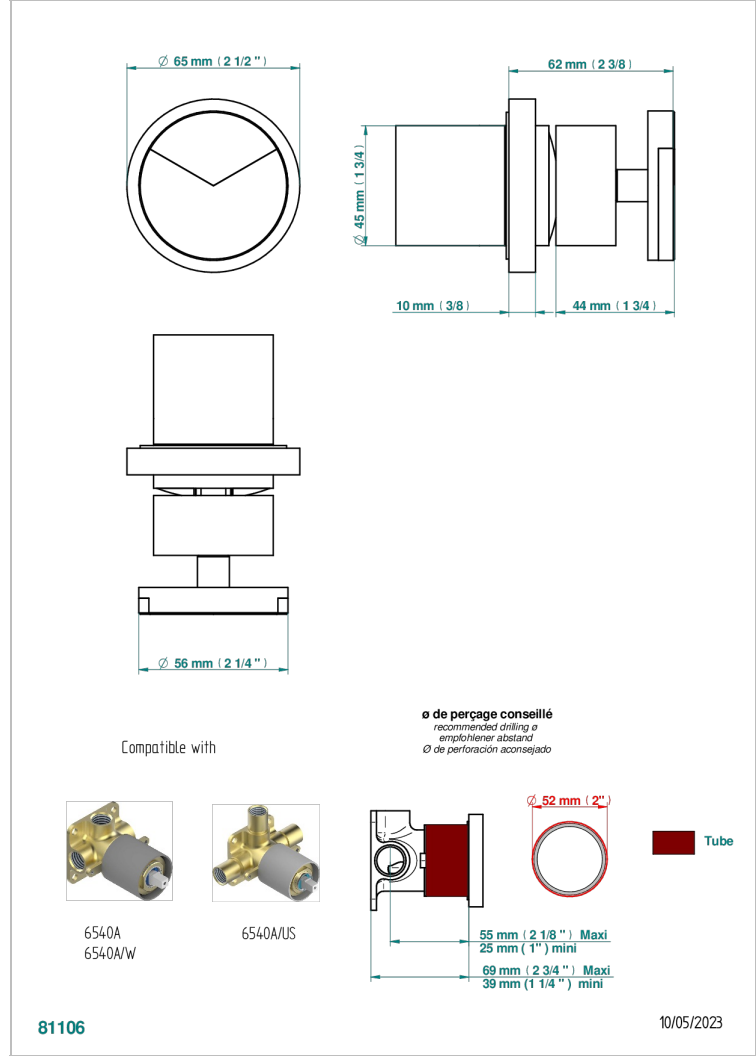

YOKO DELTA HOWLITE

G7W-6540RB

Trim only for wall mixer on rosette

CHARACTERISTIC

- Yoko Delta Howlite
- Trim only for wall mixer on rosette

RELATED SKU'S

- Ref. G00-6540A/US Built-in part for wall mounted flush fit shower mixer 2 inlets 1/2" -1 outlet 1/2" -US model