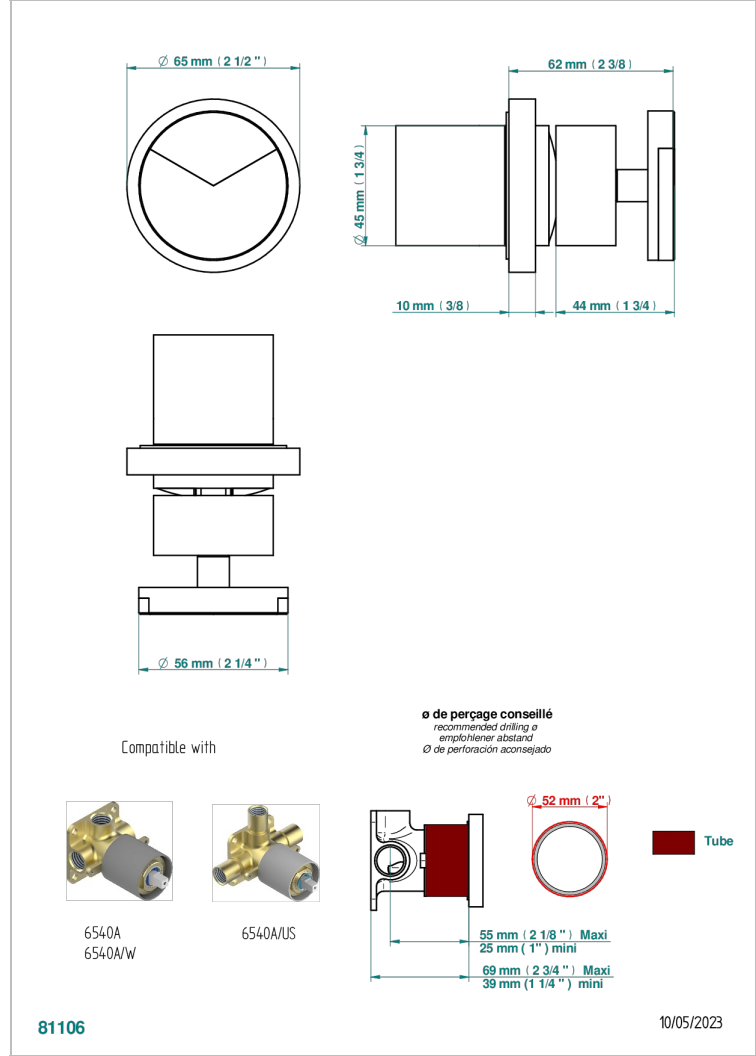

# YOKO DELTA HOWLITE

G7W-6540RB

Trim only for wall mixer on rosette

## CHARACTERISTIC

- Yoko Delta Howlite
- Trim only for wall mixer on rosette

## RELATED SKU'S

- Ref. G00-6540A Rough parts for wall mounted flush fit shower mixer 2 x 1/2" inlets 1 x 1/2" outlet