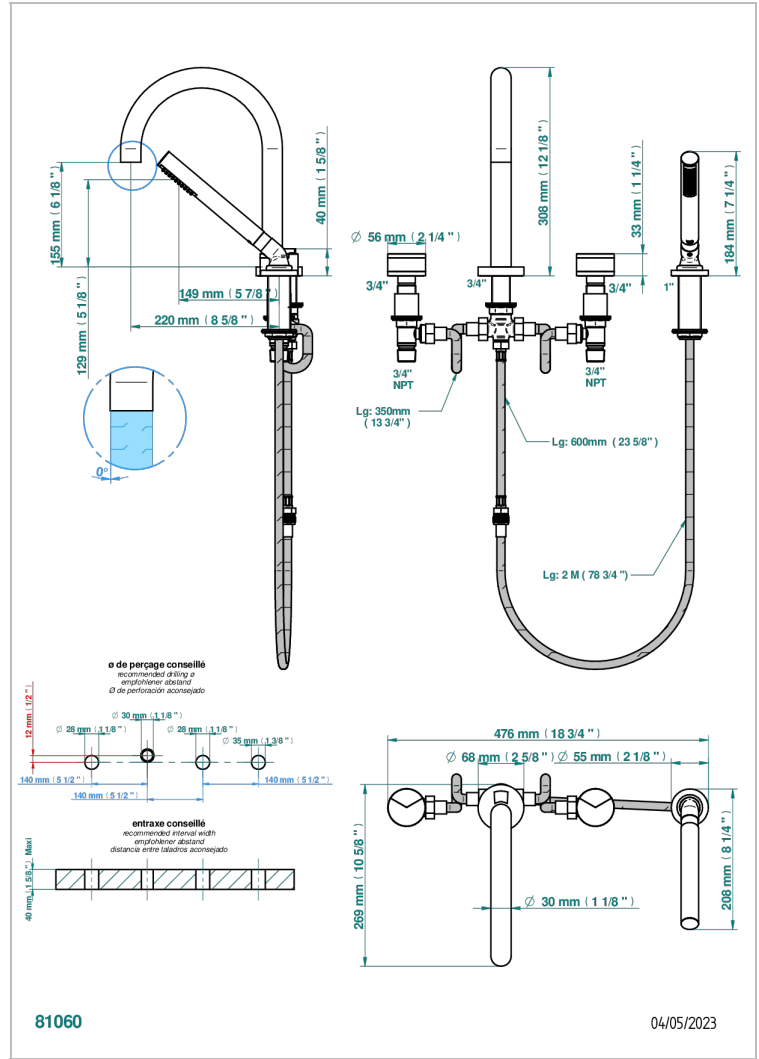

YOKO DELTA HOWLITE

G7W-112BSGUS

Roman tub set with diverter spout and handshower, 3/4" valves

THG
PARIS

81060

04/05/2023

CHARACTERISTIC

- ASME : ASME A112.18.1-2011/CSA B125.1-11

STANDARDS

AVAILABLE FINITIONS

Black ceram - D30
Blush PVD - H62
Brass color PVD - H49
Brown bronze color PVD - F33
Chrome polished - A02
Gold color PVD - H52

Gold mat - F07
Gold polished - F01
Graphite PVD - H64
Light coated bronze - D01
Matt Umber PVD - H67
Matt blush PVD - H60