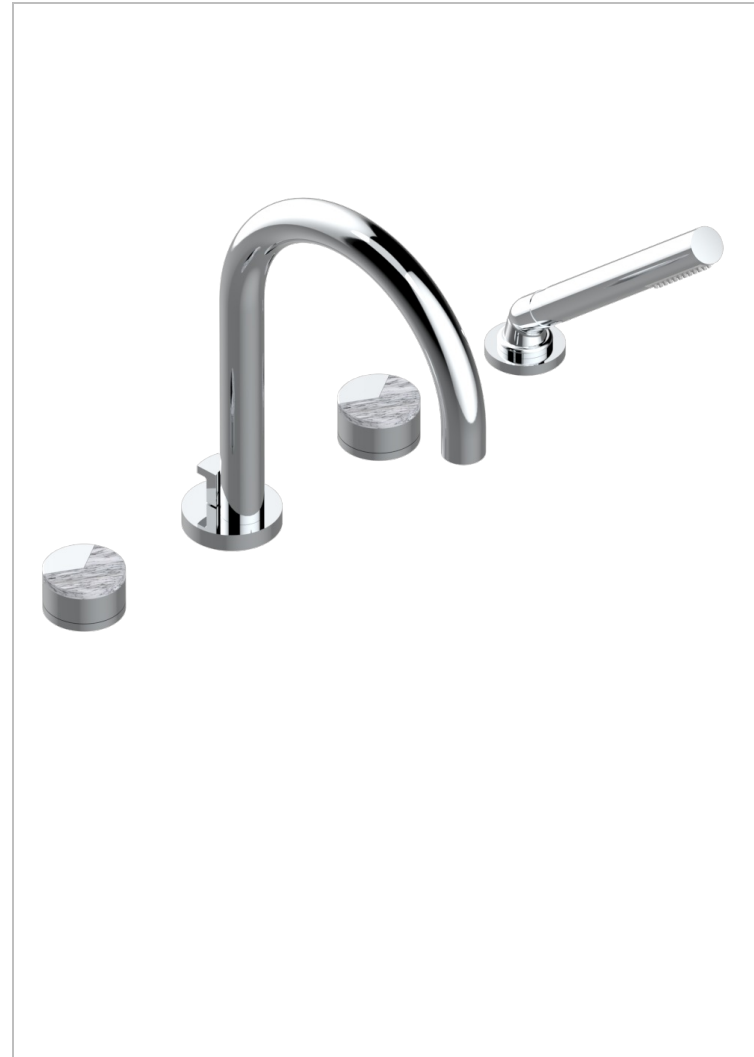

YOKO DELTA HOWLITE

G7W-112BSG

Rim mounted 4-hole bath/shower mixer, diverter to super goliath spout

CHARACTERISTIC

- ACS : 18ACCLY473
- NF : NF EN 200 - IID/A - Chrome

STANDARDS

AVAILABLE FINITIONS

- Antique nickel - H28
- Black ceram - D30
- Blush PVD - H62
- Brass color PVD - H49
- Brown bronze color PVD - F33
- Gold color PVD - H52

- Graphite PVD - H64
- Lacquered light bronze - D01
- Matt Umber PVD - H67
- Matt blush PVD - H60
- Matt brass color PVD - H50
- Matt brown bronze color PVD - F34

- Matt chrome - C02
- Matt gold - F07
- Matt gold color PVD - H53
- Matt graphite PVD - H65
- Matt nickel (color finish) - C01
- Matt nickel color PVD - H56

- Natural smoked Brass - A13
- Nickel color PVD - H55
- Polished chrome (color finish) - A02
- Polished gold (color finish) - F01
- Polished nickel - B01
- Soft gold - F30

- Soft matt gold - F31
- Umber PVD - H66