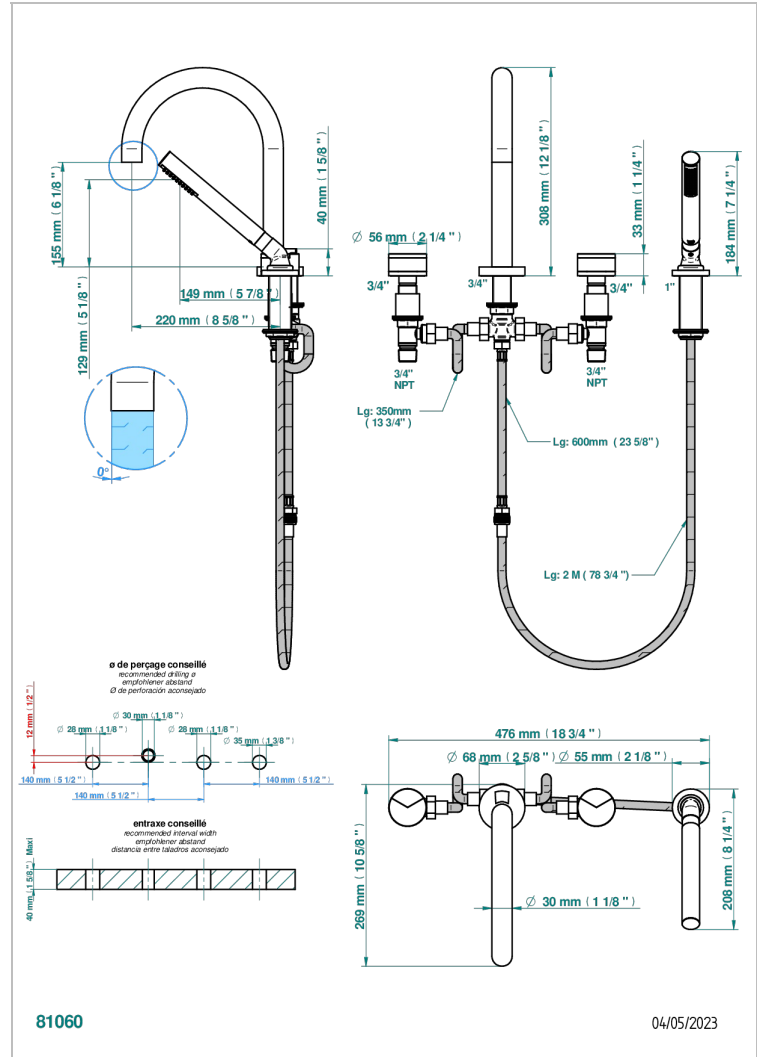

YOKO DELTA HOWLITE

G7W-112BSG

Rim mounted 4-hole bath/shower mixer, diverter to super goliath spout

CHARACTERISTIC

- ACS : 18ACCLY473
- NF : NF EN 200 - IID/A - Chrome

STANDARDS

AVAILABLE FINITIONS

- Antique nickel - H28
- Black ceram - D30
- Blush PVD - H62
- Brass color PVD - H49
- Brown bronze color PVD - F33
- Gold color PVD - H52

- Graphite PVD - H64
- Lacquered light bronze - D01
- Matt Umber PVD - H67
- Matt blush PVD - H60
- Matt brass color PVD - H50
- Matt brown bronze color PVD - F34

- Matt chrome - C02
- Matt gold - F07
- Matt gold color PVD - H53
- Matt graphite PVD - H65
- Matt nickel (color finish) - C01
- Matt nickel color PVD - H56

- Natural smoked Brass - A13
- Nickel color PVD - H55
- Polished chrome (color finish) - A02
- Polished gold (color finish) - F01
- Polished nickel - B01
- Soft gold - F30

- Soft matt gold - F31
- Umber PVD - H66