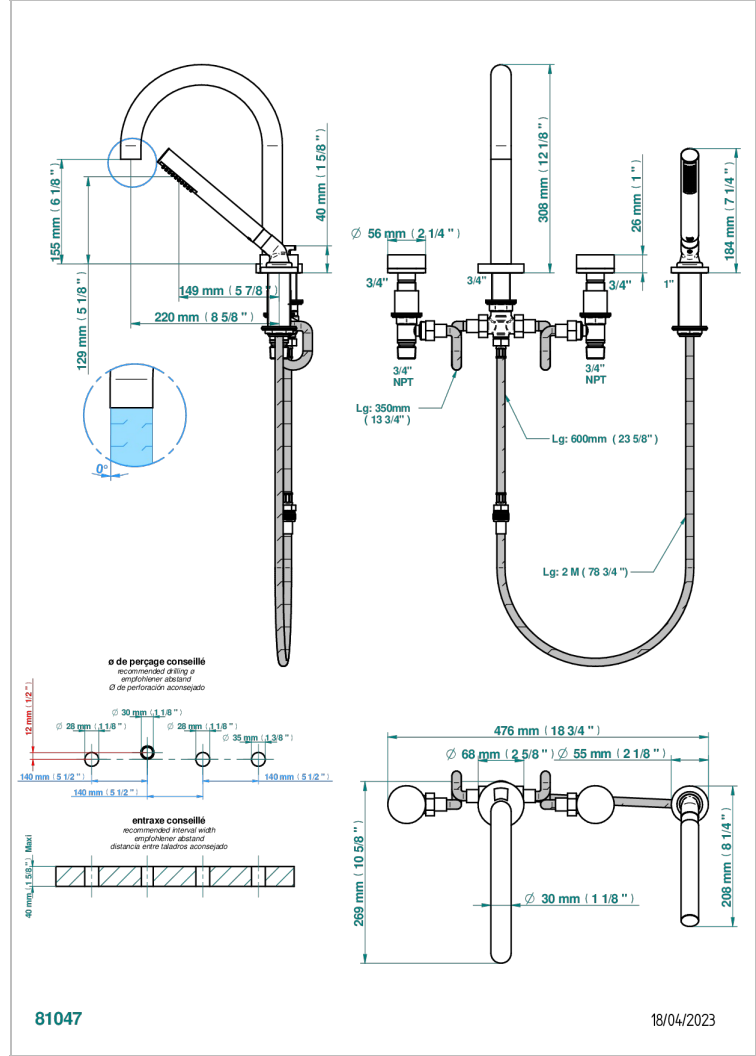

Roman tub set with diverter spout and handshower, 3/4" valves

**CHARACTERISTIC**

- ASME : ASME A112.18.1-2011/CSA B125.1-11

**STANDARDS**

**AVAILABLE FINITIONS**

- Black ceram - D30
- Blush PVD - H62
- Brass color PVD - H49
- Brown bronze color PVD - F33
- Chrome polished - A02
- Gold color PVD - H52

- Gold mat - F07
- Gold polished - F01
- Graphite PVD - H64
- Light coated bronze - D01
- Matt Umber PVD - H67
- Matt blush PVD - H60

- Matt brass color PVD - H50
- Matt brown bronze color PVD - F34
- Matt chrome (American satin) - C02
- Matt gold color PVD - H53
- Matt graphite PVD - H65
- Matt nickel (American satin) - C01

- Matt nickel color PVD - H56
- Natural smoked Brass - A13
- Nickel antique / Sovereign - H28
- Nickel color PVD - H55
- Nickel polished - B01
- Soft gold - F30

- Soft matt gold - F31
- Umber PVD - H66