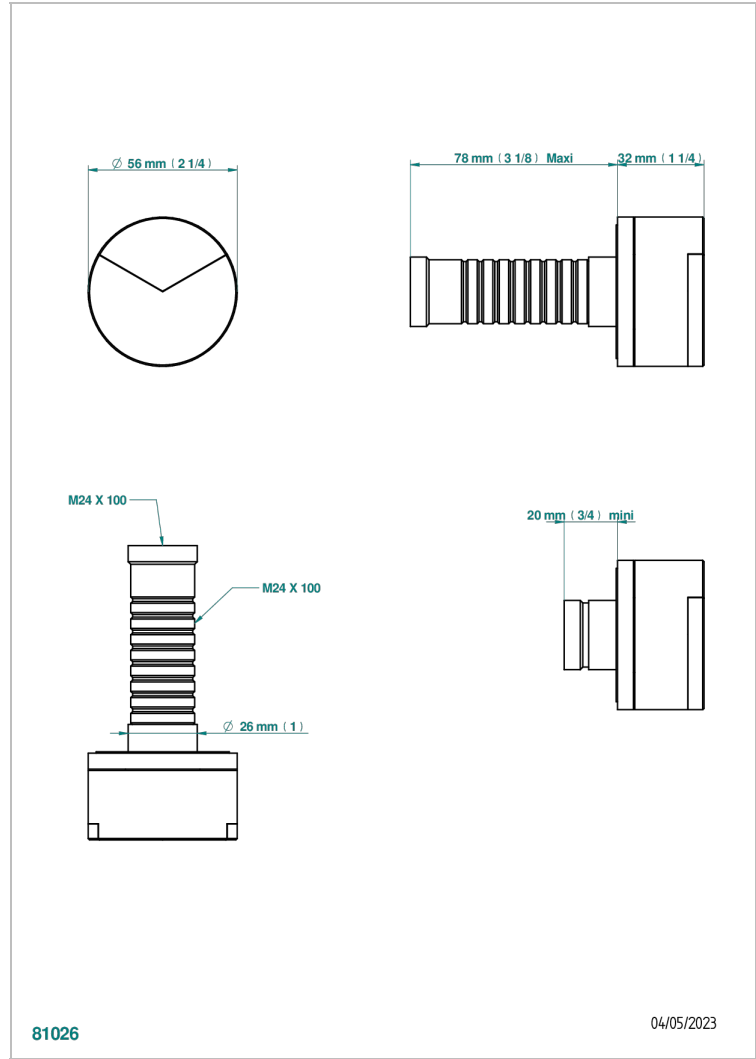

Trim only for wall valve 1/2" ref.30/CA & 30/HA and 3/4" ref.32/CA & 32/HA and diverter ref.50/4VMA

81026

04/05/2023

CHARACTERISTIC

- Yoko Delta Howlite
- Trim only for wall valve 1/2" ref.30/CA & 30/HA and 3/4" ref.32/CA & 32/HA and diverter ref.50/4VMA

RELATED SKU'S

- Ref. G00-30/CA Wall mounted 1/2" valve body with ceramic head, 1/4 turn left - no trim
- Ref. G00-30/HA Wall mounted 1/2" valve body with ceramic head, 1/4 turn right
- Ref. G00-32/CA Wall mounted 3/4" valve with ceramic head, 1/4 turn left - no trim
- Ref. G00-32/HA Wall mounted 3/4" valve body with ceramic head, 1/4 turn right - no trim

AVAILABLE FINITIONS

Antique nickel - H28
 Black ceram - D30
 Blush PVD - H62
 Brass color PVD - H49
 Brown bronze color PVD - F33
 Gold color PVD - H52

Graphite PVD - H64
 Lacquered light bronze - D01
 Matt Umber PVD - H67
 Matt blush PVD - H60
 Matt brass color PVD - H50
 Matt brown bronze color PVD - F34