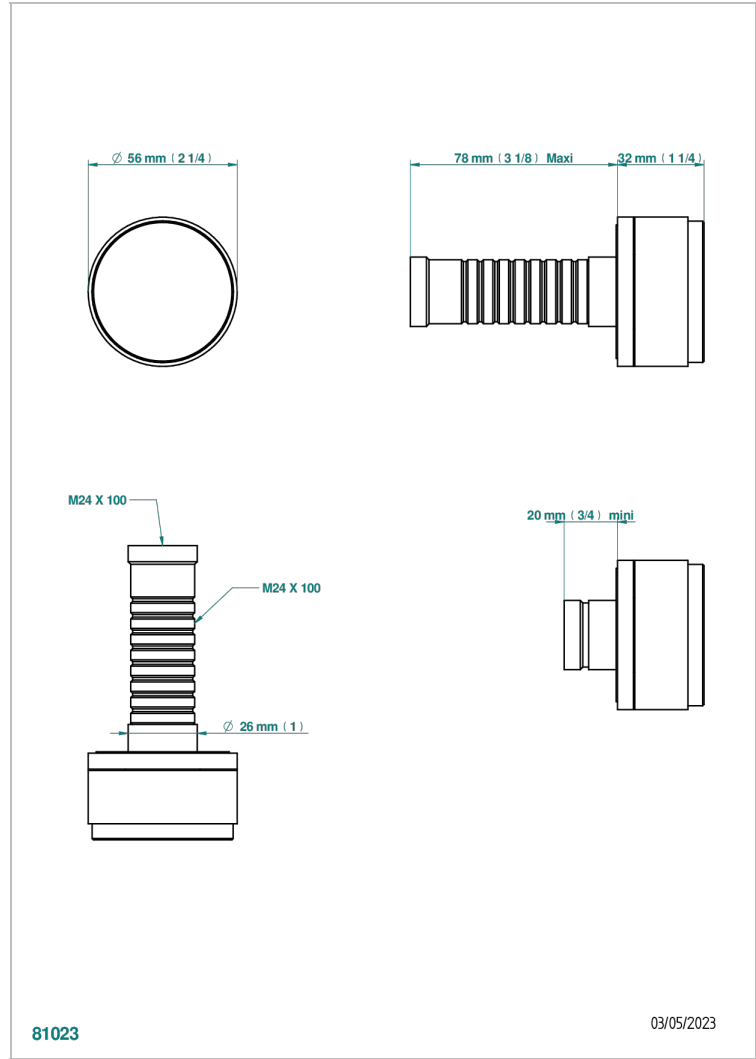

Trim only for wall valve 1/2" ref.30/CA & 30/HA and 3/4" ref.32/CA & 32/HA and diverter ref.50/4VMA

81023

03/05/2023

CHARACTERISTIC

- Yoko Howlite
- Trim only for wall valve 1/2" ref.30/CA & 30/HA and 3/4" ref.32/CA & 32/HA and diverter ref.50/4VMA

RELATED SKU'S

- Ref. G00-30/CA Wall mounted 1/2" valve body with ceramic head, 1/4 turn left - no trim
- Ref. G00-30/HA Wall mounted 1/2" valve body with ceramic head, 1/4 turn right
- Ref. G00-32/CA Wall mounted 3/4" valve with ceramic head, 1/4 turn left - no trim
- Ref. G00-32/HA Wall mounted 3/4" valve body with ceramic head, 1/4 turn right - no trim

AVAILABLE FINITIONS

Antique nickel - H28
 Black ceram - D30
 Blush PVD - H62
 Brass color PVD - H49
 Brown bronze color PVD - F33
 Gold color PVD - H52

Graphite PVD - H64
 Lacquered light bronze - D01
 Matt Umber PVD - H67
 Matt blush PVD - H60
 Matt brass color PVD - H50
 Matt brown bronze color PVD - F34