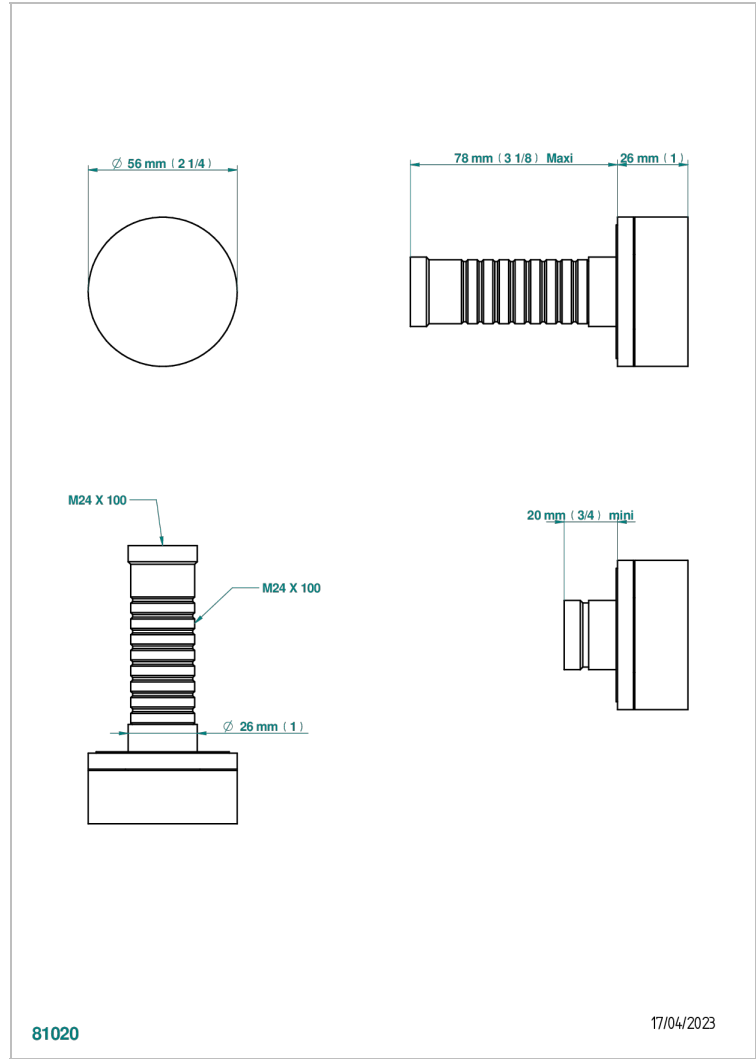

Trim only for wall valve 1/2" ref.30/CA & 30/HA and 3/4" ref.32/CA & 32/HA and diverter ref.50/4VMA

81020

17/04/2023

CHARACTERISTIC

- Yoko
- Trim only for wall valve 1/2" ref.30/CA & 30/HA and 3/4" ref.32/CA & 32/HA and diverter ref.50/4VMA

RELATED SKU'S

- Ref. G00-30/CA Wall mounted 1/2" valve body with ceramic head, 1/4 turn left - no trim
- Ref. G00-30/HA Wall mounted 1/2" valve body with ceramic head, 1/4 turn right
- Ref. G00-32/CA Wall mounted 3/4" valve with ceramic head, 1/4 turn left - no trim
- Ref. G00-32/HA Wall mounted 3/4" valve body with ceramic head, 1/4 turn right - no trim