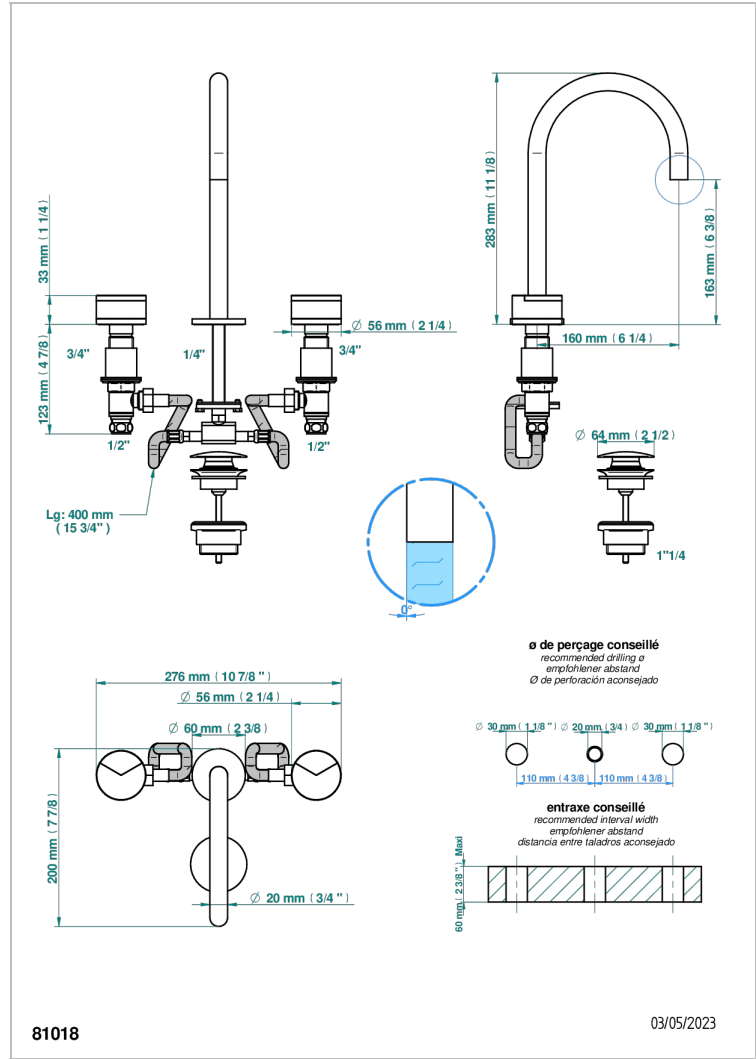

# YOKO DELTA HOWLITE

G7W-151

Rim mounted 3-hole basin mixer with waste

THG<sup>®</sup>  
PARIS

## CHARACTERISTIC

- ACS : 18ACCLY393
- NF : NF EN 200 - IA - Chrome