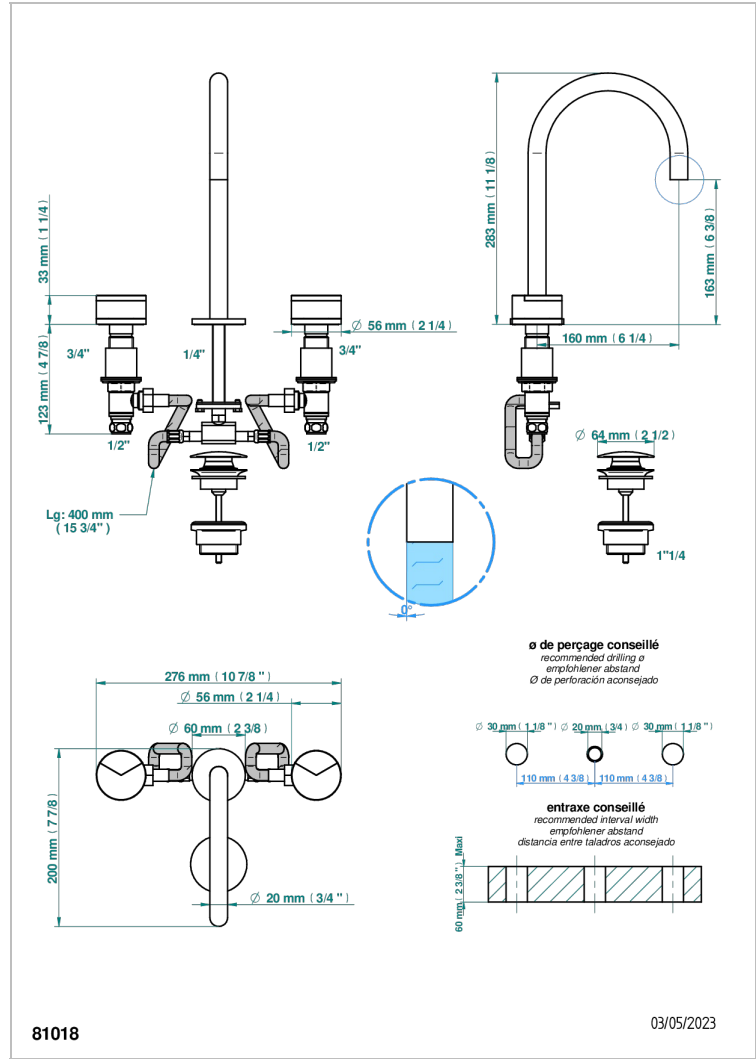

YOKO DELTA HOWLITE

G7W-151

Rim mounted 3-hole basin mixer with waste

THG[®]
PARIS

81018

03/05/2023

CHARACTERISTIC

- ACS : 18ACCLY393
- NF : NF EN 200 - IA - Chrome

STANDARDS

AVAILABLE FINITIONS

- Antique nickel - H28
- Black ceram - D30
- Blush PVD - H62
- Brass color PVD - H49
- Brown bronze color PVD - F33
- Gold color PVD - H52

- Graphite PVD - H64
- Lacquered light bronze - D01
- Matt Umber PVD - H67
- Matt blush PVD - H60
- Matt brass color PVD - H50
- Matt brown bronze color PVD - F34