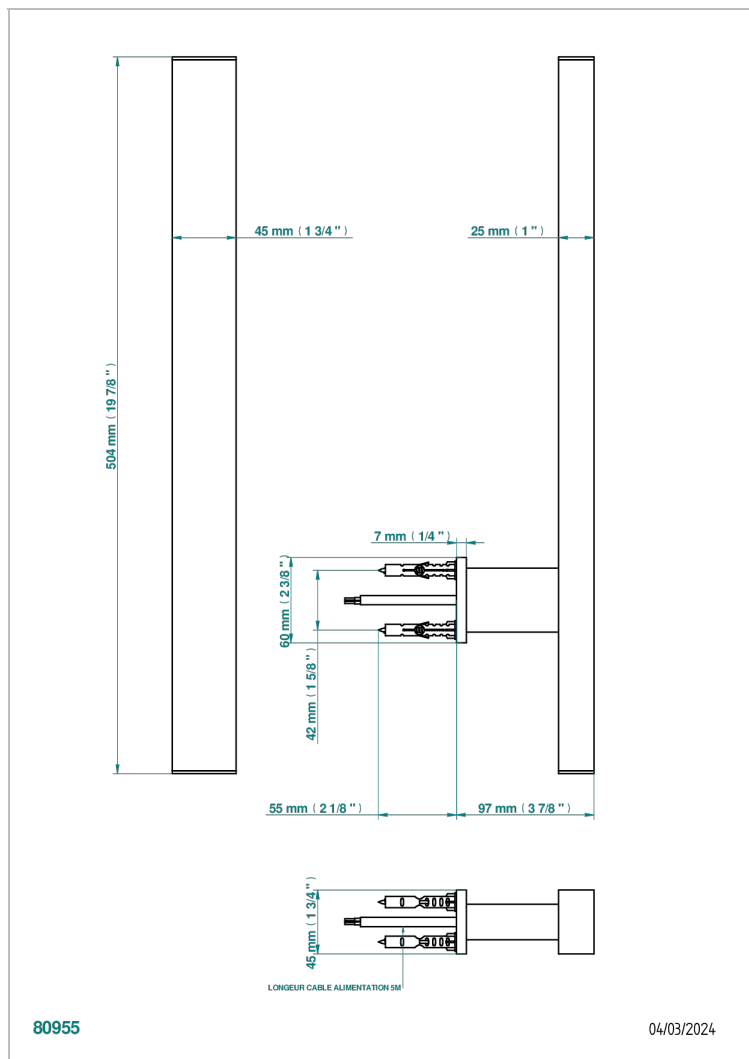

TOWEL WARMER - CONTEMPORARY

B6B-TWS1E

Contemporary square Single bar heated towel warmer , electric - Class 2

THG[®]
PARIS

CHARACTERISTIC

- Towel Warmer - Contemporary
- Contemporary square Single bar heated towel warmer , electric - Class 2