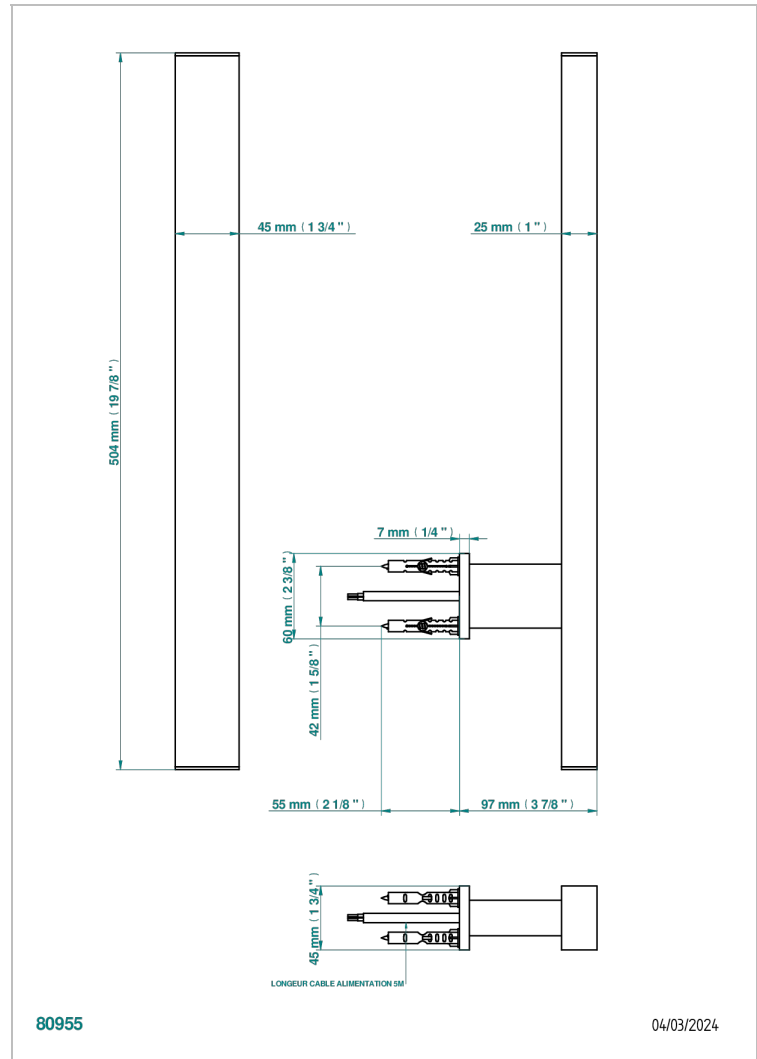

TOWEL WARMER - CONTEMPORARY

B6B-TWS1E

Contemporary square Single bar heated towel warmer , electric - Class 2

THG[®]
PARIS

CARACTERÍSTICAS

- Towel Warmer - Contemporary
- Contemporary square Single bar heated towel warmer , electric - Class 2