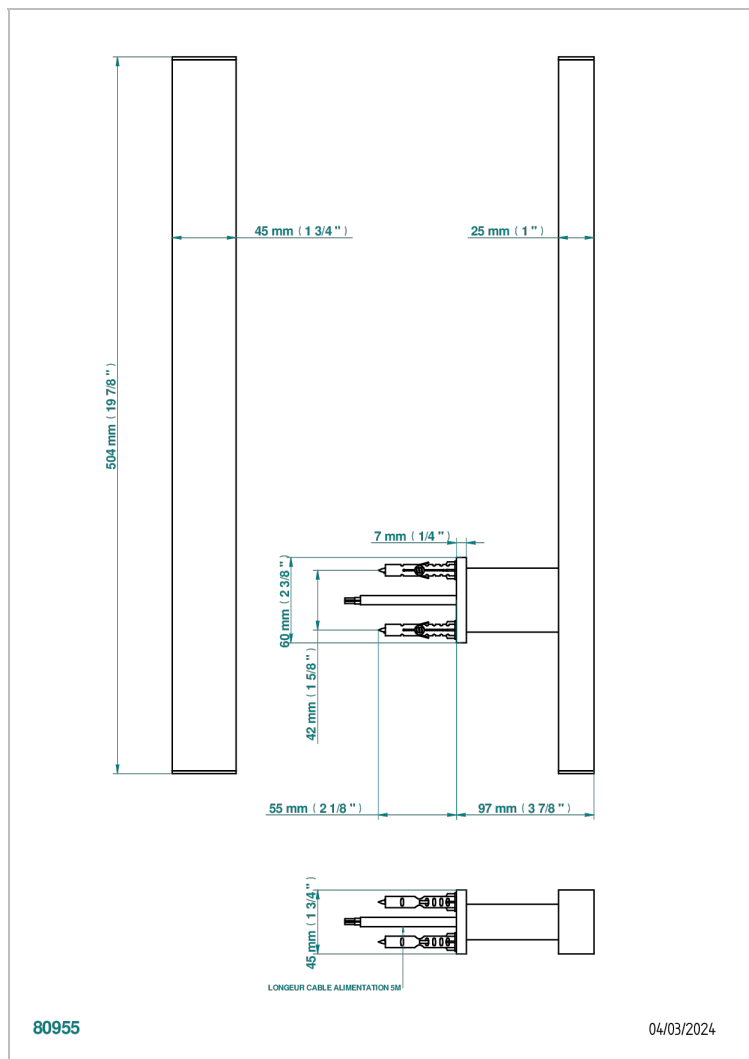

TOWEL WARMER - CONTEMPORARY

B6B-TWS1E

Contemporary square Single bar heated towel warmer , electric - Class 2

THG[®]
PARIS

80955

04/03/2024

CHARACTERISTIC

- Towel Warmer - Contemporary
- Contemporary square Single bar heated towel warmer , electric - Class 2