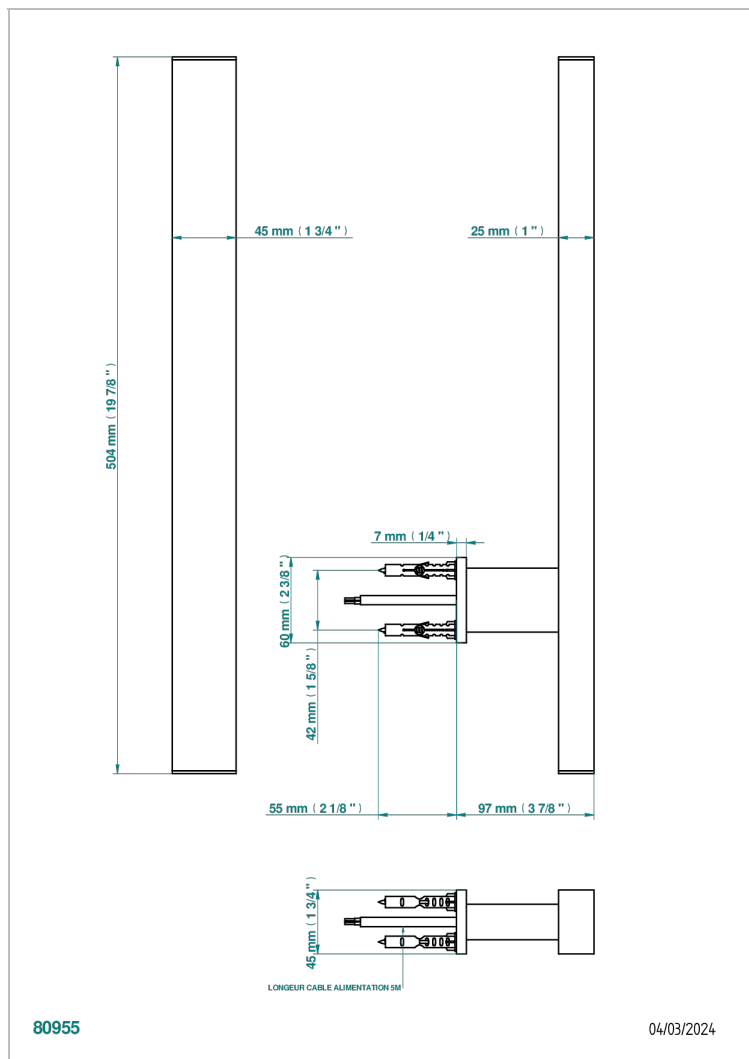

TOWEL WARMER - CONTEMPORARY

B6B-TWS1E

Contemporary square Single bar heated towel warmer , electric - Class 2

THG[®]
PARIS

ХАРАКТЕРИСТИКИ

- Towel Warmer - Contemporary
- Contemporary square Single bar heated towel warmer , electric - Class 2