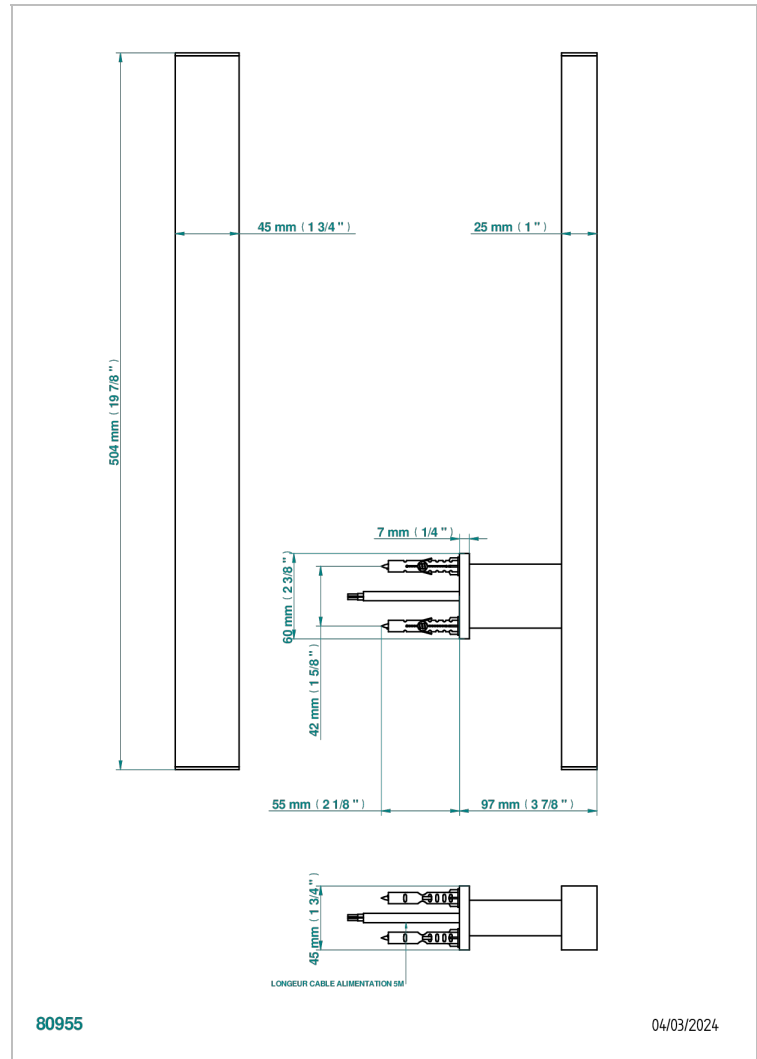

# TOWEL WARMER - CONTEMPORARY

B6B-TWS1E

Contemporary square Single bar heated towel warmer , electric - Class 2

THG<sup>®</sup>  
PARIS

## CARACTERÍSTICAS

- Towel Warmer - Contemporary
- Contemporary square Single bar heated towel warmer , electric - Class 2