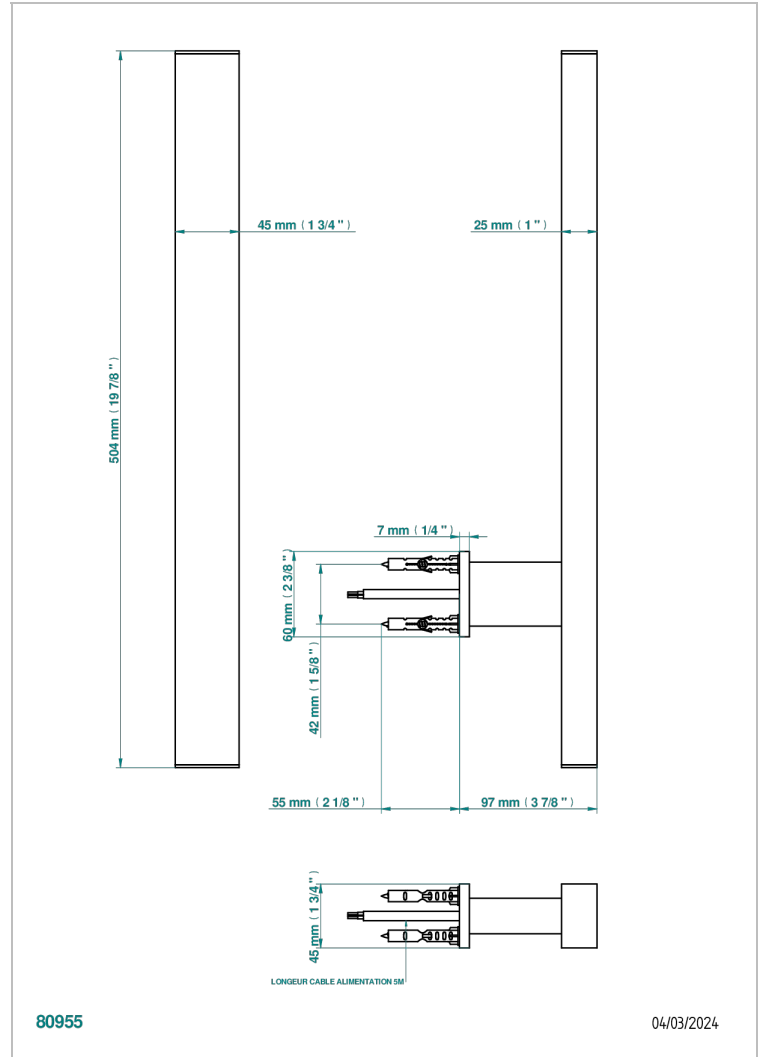

TOWEL WARMER - CONTEMPORARY

B6B-TWS1E

Contemporary square Single bar heated towel warmer , electric - Class 2

THG[®]
PARIS

80955

04/03/2024

特色

- Towel Warmer - Contemporary
- Contemporary square Single bar heated towel warmer , electric - Class 2