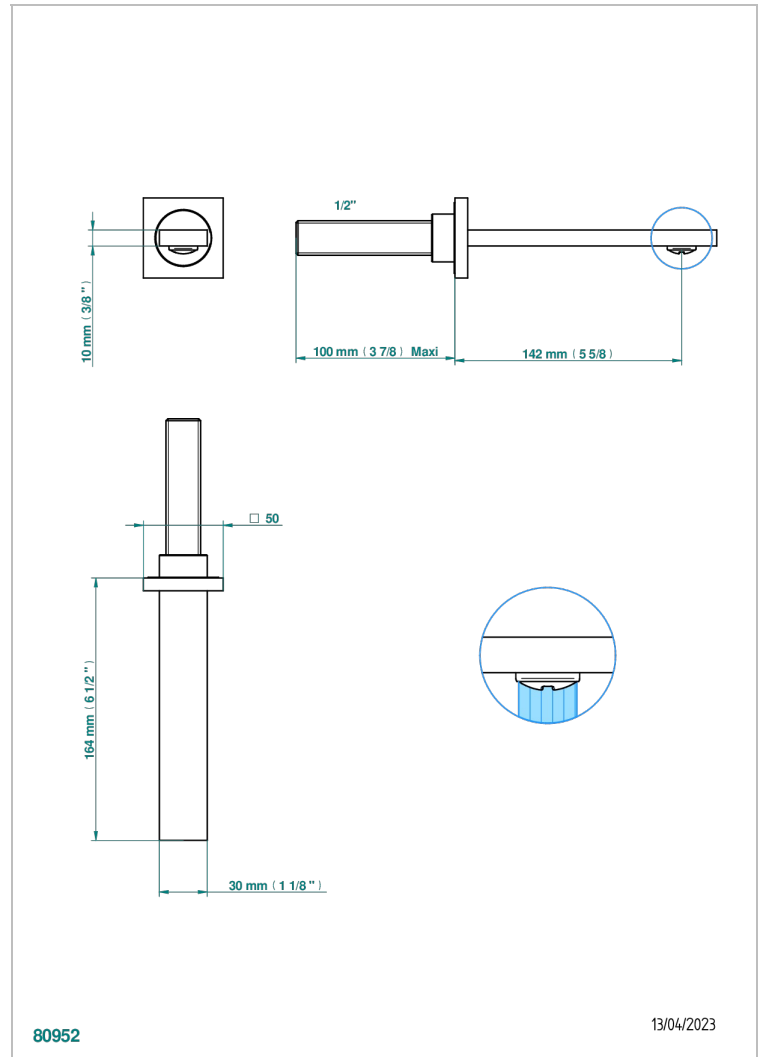

SOHO 2023

G7K-22GAB

Wall mounted basin, goliath spout, 1/2" , without T junction

THG[®]
PARIS

CHARACTERISTIC

- Soho 2023
- Wall mounted basin, goliath spout, 1/2" , without T junction

RELATED SKU'S

- Ref. G00-309/B Free-flow basin waste with grid
- Ref. G00-309/S Bottle Trap only for waste
- Ref. G00-316 Click waste
- Ref. G00-308T Adjustable bottle trap, mini 45 mm - maxi 90 mm with 300 mm overflow pipe