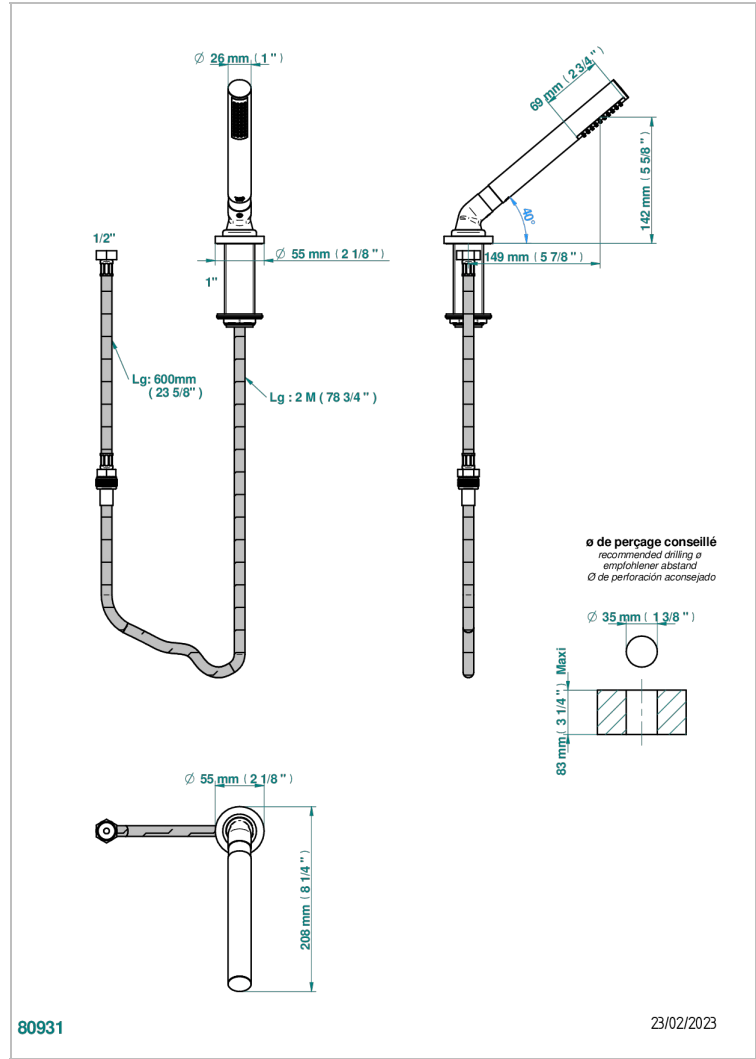

YOKO DELTA HOWLITE

G7W-60A

Deck mounted hand shower, with hose

CHARACTERISTIC

- ACS : 20ACCLY558

STANDARDS

AVAILABLE FINITIONS

Black ceram - D30
 Blush PVD - H62
 Brass color PVD - H49
 Brown bronze color PVD - F33
 Chrome polished - A02
 Gold color PVD - H52

Gold mat - F07
 Gold polished - F01
 Graphite PVD - H64
 Light coated bronze - D01
 Matt Umber PVD - H67
 Matt blush PVD - H60

Matt brass color PVD - H50
 Matt brown bronze color PVD - F34
 Matt chrome (American satin) - C02
 Matt gold color PVD - H53
 Matt graphite PVD - H65
 Matt nickel (American satin) - C01

Matt nickel color PVD - H56
 Natural smoked Brass - A13
 Nickel antique / Sovereign - H28
 Nickel color PVD - H55
 Nickel polished - B01
 Soft gold - F30

Soft matt gold - F31
 Umber PVD - H66