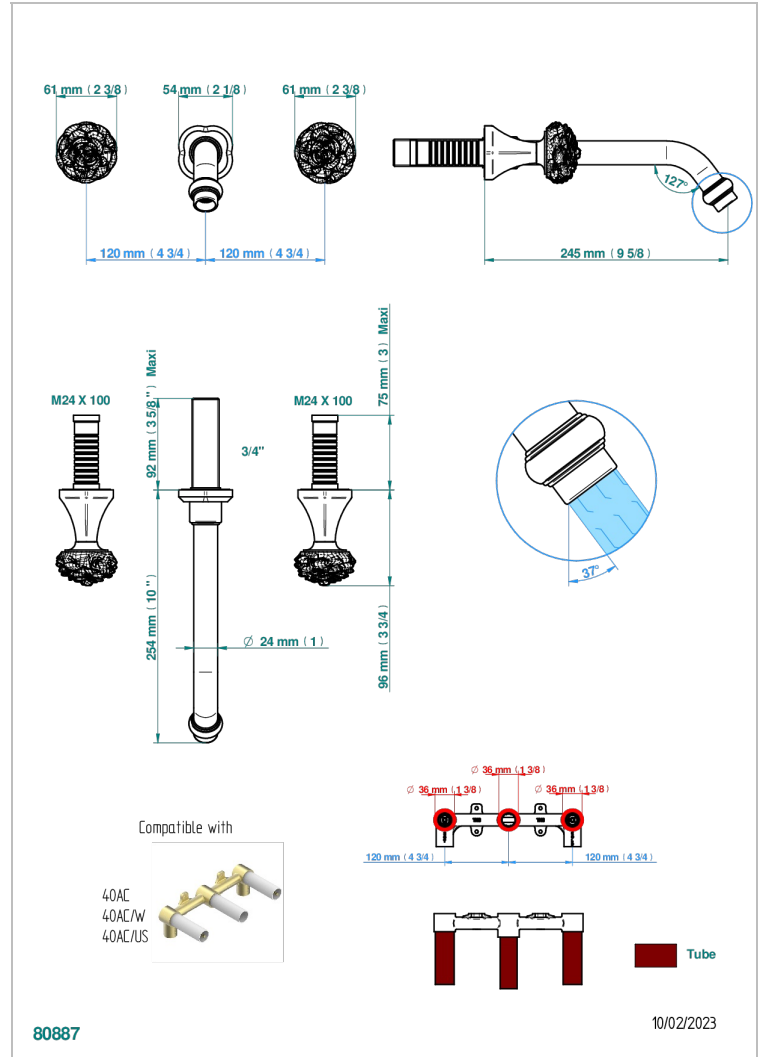

CAMELIA CRISTAL CLARO

U5L-41SGB

Trim only for wall mounted 3-hole bath mixer

CARACTERÍSTICAS

- Camélia cristal claro
- Trim only for wall mounted 3-hole bath mixer

PRODUCTOS RELACIONADOS

- Ref. G00-40AC Rough parts for wall mounted 3 hole mixer, cross handle version
- Ref. G00-40AM Rough parts for wall mounted 3 hole mixer, lever handle version

ACABADOS DISPONIBLES

Cerámica negra mate - D30
Cromo - A02
Cromo mate - C02
Dorado - F01
Dorado mate - F07
Dorado pálido mate (sin barniz) - F31

Níquel - B01
Níquel mate - C01
Níquel viejo - H28
Pvd blush - H62
Pvd blush mate - H60
Pvd color latón - H49