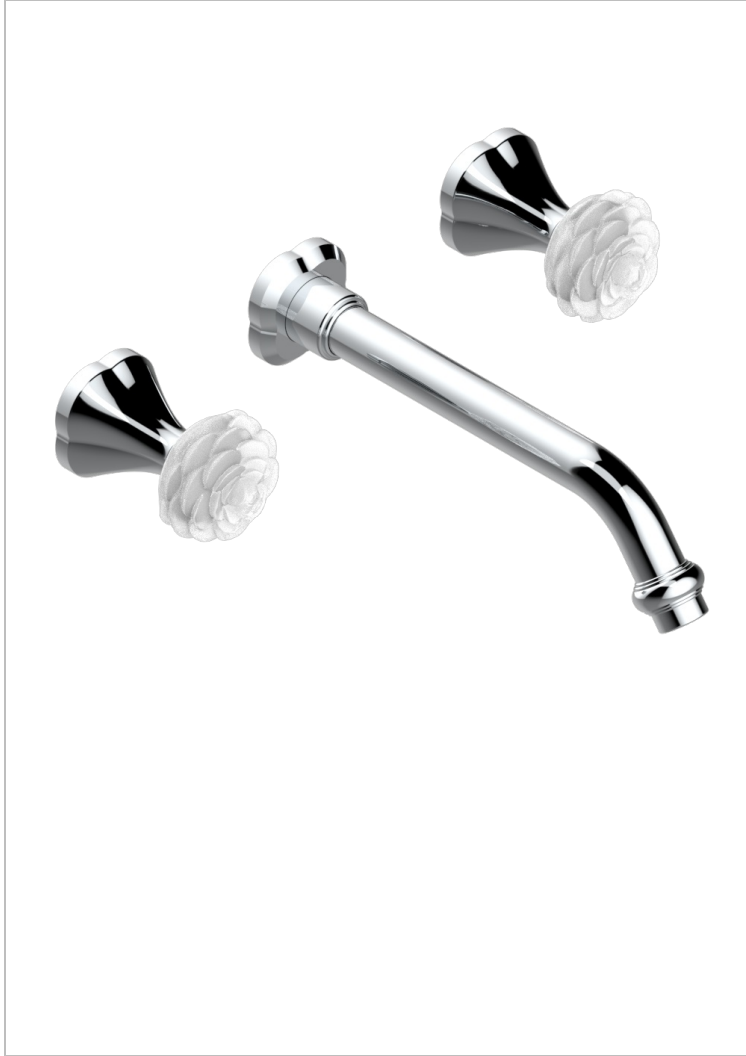

CAMELIA CRISTAL CLARO

U5L-41SGB

Trim only for wall mounted 3-hole bath mixer

CARACTERÍSTICAS

- Camélia cristal claro
- Trim only for wall mounted 3-hole bath mixer

PRODUCTOS RELACIONADOS

- Ref. G00-40AC Rough parts for wall mounted 3 hole mixer, cross handle version
- Ref. G00-40AM Rough parts for wall mounted 3 hole mixer, lever handle version

ACABADOS DISPONIBLES

Cerámica negra mate - D30
Cromo - A02
Cromo mate - C02
Dorado - F01
Dorado mate - F07
Dorado pálido mate (sin barniz) - F31

Níquel - B01
Níquel mate - C01
Níquel viejo - H28
Pvd blush - H62
Pvd blush mate - H60
Pvd color latón - H49

Pvd color latón mate - H50
Pvd color níquel - H55
Pvd color níquel mate - H56
Pvd color oro - H52
Pvd color oro mate - H53
Pvd grafito - H64

Pvd grafito mate - H65
Pvd marrón bronce - F33
Pvd marrón bronce mate - F34
Pvd umber - H66
Pvd umber mate - H67