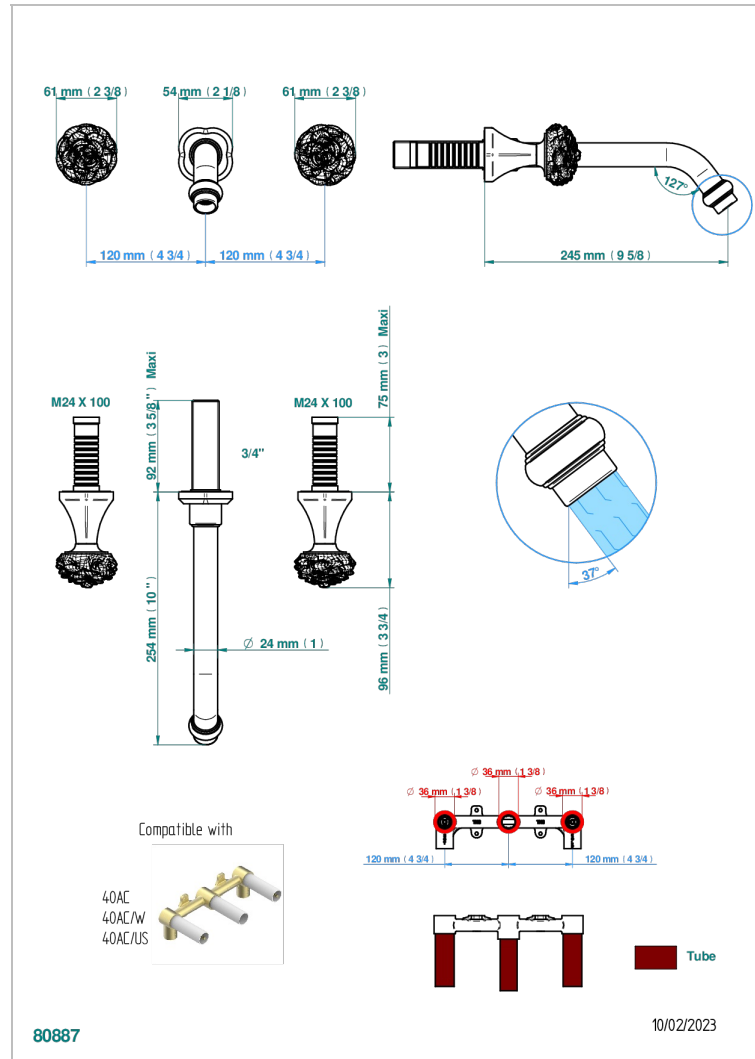

CAMELIA CLEAR CRYSTAL

U5L-41SGB

Trim only for wall mounted 3-hole bath mixer

CHARACTERISTIC

- Camélia Clear crystal
- Trim only for wall mounted 3-hole bath mixer

RELATED SKU'S

- Ref. G00-40AC Rough parts for wall mounted 3 hole mixer, cross handle version
- Ref. G00-40AM Rough parts for wall mounted 3 hole mixer, lever handle version

AVAILABLE FINITIONS

Antique nickel - H28
Black ceram - D30
Blush PVD - H62
Brass color PVD - H49
Brown bronze color PVD - F33
Gold color PVD - H52

Graphite PVD - H64
Matt Umber PVD - H67
Matt blush PVD - H60
Matt brass color PVD - H50
Matt brown bronze color PVD - F34
Matt chrome - C02