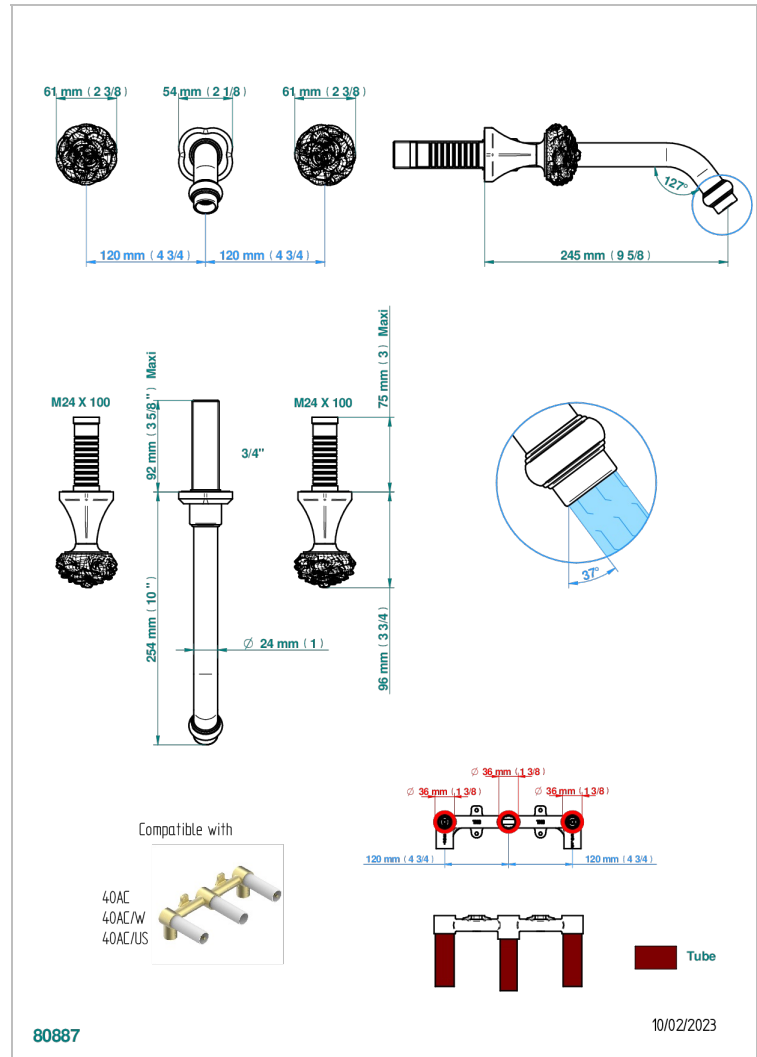

CAMELIA CLEAR CRYSTAL

U5L-41SGB

Trim only for wall mounted 3-hole bath mixer

CHARACTERISTIC

- Camélia Clear crystal
- Trim only for wall mounted 3-hole bath mixer

RELATED SKU'S

- Ref. G00-40AC Rough parts for wall mounted 3 hole mixer, cross handle version
- Ref. G00-40AM Rough parts for wall mounted 3 hole mixer, lever handle version

AVAILABLE FINITIONS

Antique nickel - H28
Black ceram - D30
Blush PVD - H62
Brass color PVD - H49
Brown bronze color PVD - F33
Gold color PVD - H52

Graphite PVD - H64
Matt Umber PVD - H67
Matt blush PVD - H60
Matt brass color PVD - H50
Matt brown bronze color PVD - F34
Matt chrome - C02