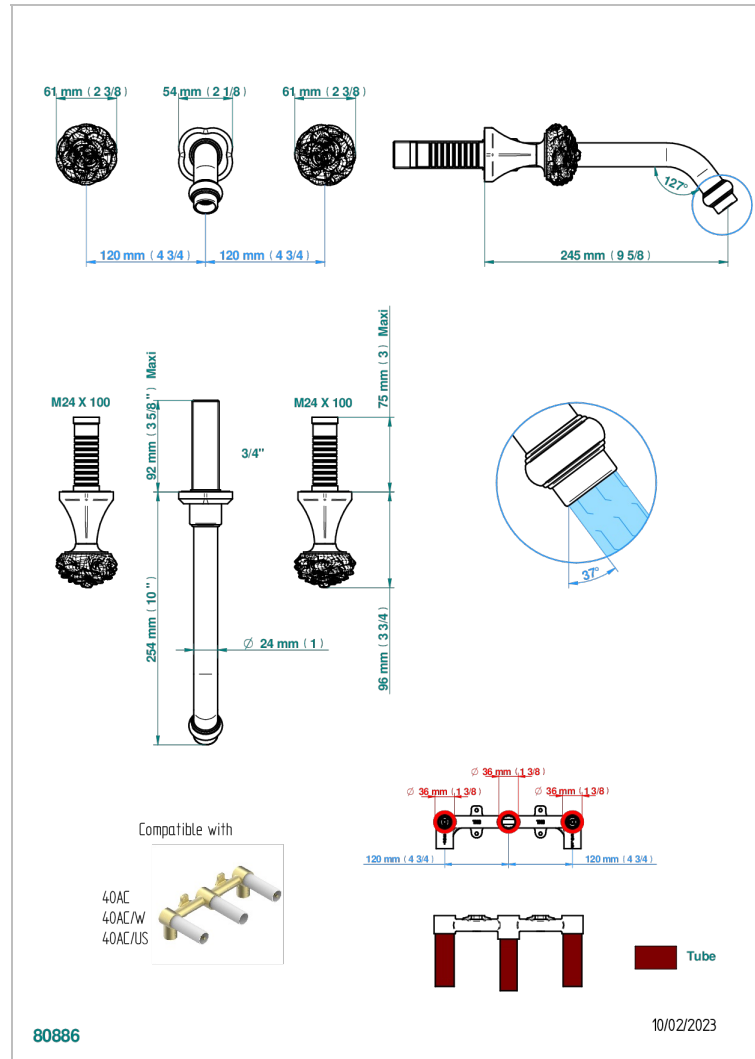

# CAMELIA BLACK CRYSTAL

U5K-41SGB

Trim for wall mounted 3-hole bath set only

## CHARACTERISTIC

- Camélia Black crystal
- Trim for wall mounted 3-hole bath set only

## RELATED SKU'S

- Ref. G00-40AM/US Rough parts for wall set (one counter clockwise and one clockwise cartridges)