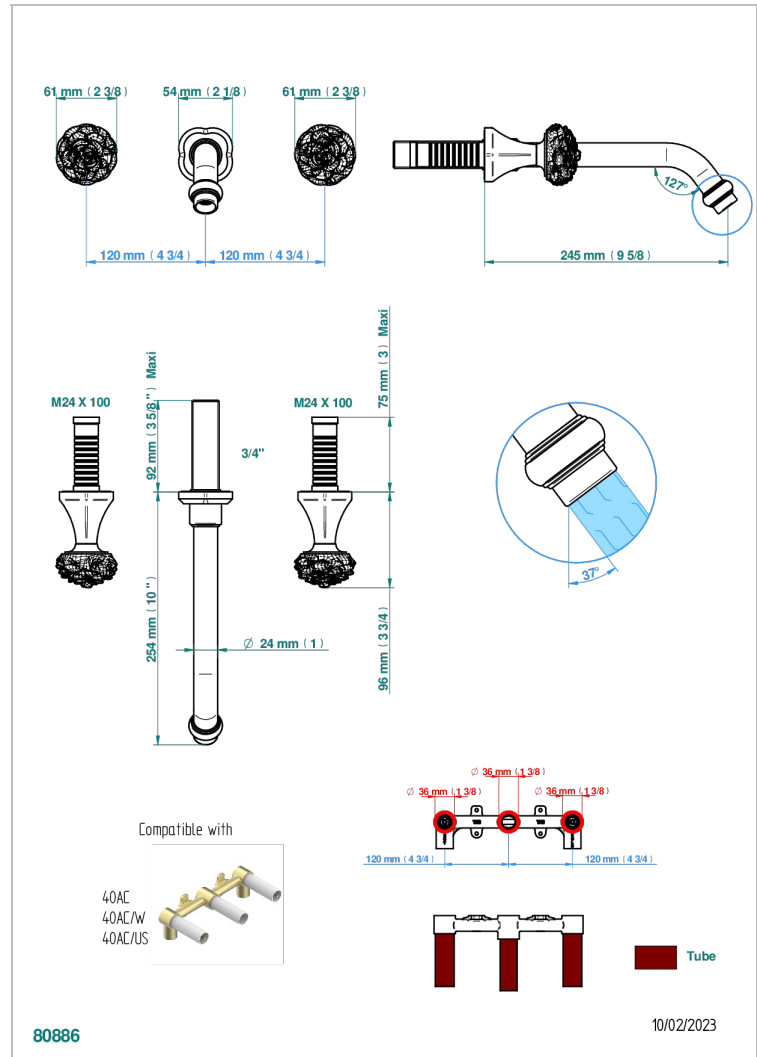

# CAMELIA BLACK CRYSTAL

U5K-41SGB

Trim only for wall mounted 3-hole bath mixer

## CHARACTERISTIC

- Camélia Black crystal
- Trim only for wall mounted 3-hole bath mixer

## RELATED SKU'S

- Ref. G00-40AC Rough parts for wall mounted 3 hole mixer, cross handle version
- Ref. G00-40AM Rough parts for wall mounted 3 hole mixer, lever handle version