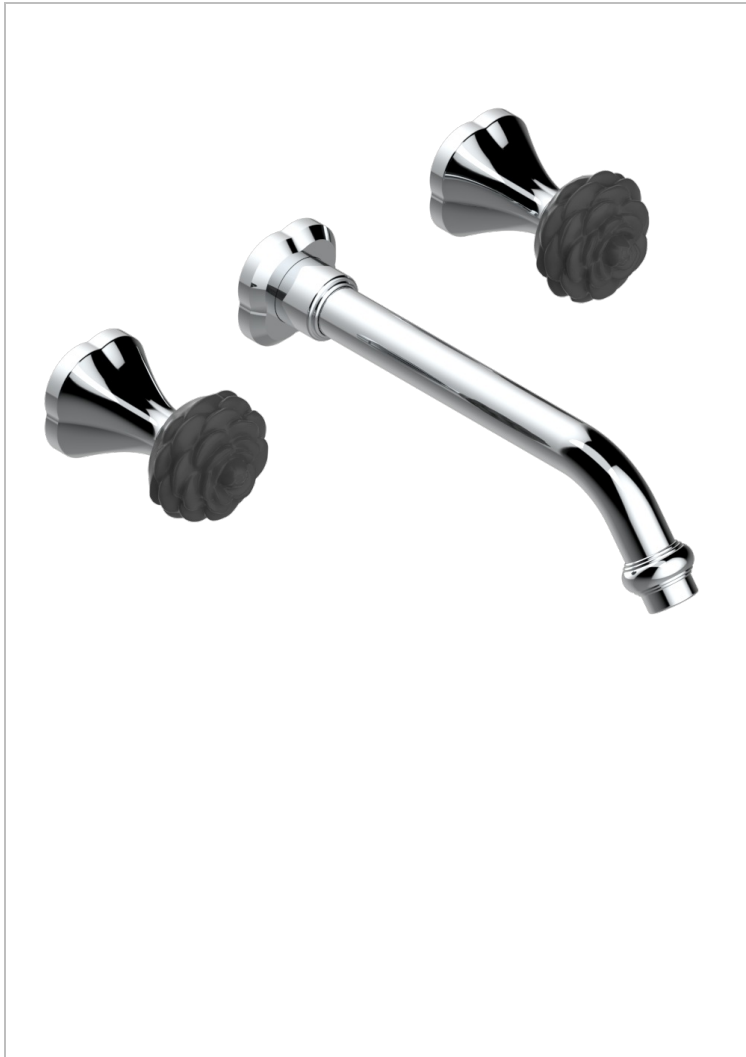

# CAMELIA BLACK CRYSTAL

U5K-41SGB

Trim only for wall mounted 3-hole bath mixer

## CHARACTERISTIC

- Camélia Black crystal
- Trim only for wall mounted 3-hole bath mixer

## RELATED SKU'S

- Ref. G00-40AC Rough parts for wall mounted 3 hole mixer, cross handle version
- Ref. G00-40AM Rough parts for wall mounted 3 hole mixer, lever handle version

## AVAILABLE FINITIONS

Antique nickel - H28  
Black ceram - D30  
Blush PVD - H62  
Brass color PVD - H49  
Brown bronze color PVD - F33  
Gold color PVD - H52

Graphite PVD - H64  
Matt Umber PVD - H67  
Matt blush PVD - H60  
Matt brass color PVD - H50  
Matt brown bronze color PVD - F34  
Matt chrome - C02