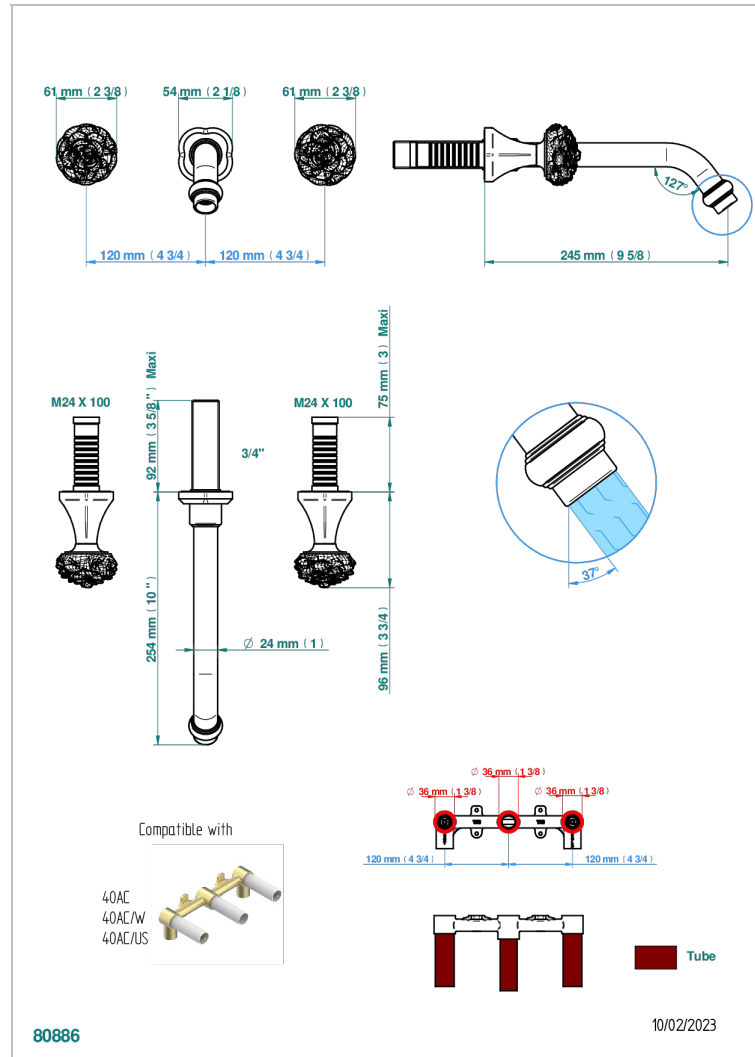

CAMELIA BLACK CRYSTAL

U5K-41SGB

Trim only for wall mounted 3-hole bath mixer

CHARACTERISTIC

- Camélia Black crystal
- Trim only for wall mounted 3-hole bath mixer

RELATED SKU'S

- Ref. G00-40AC Rough parts for wall mounted 3 hole mixer, cross handle version
- Ref. G00-40AM Rough parts for wall mounted 3 hole mixer, lever handle version

AVAILABLE FINITIONS

Antique nickel - H28
Black ceram - D30
Blush PVD - H62
Brass color PVD - H49
Brown bronze color PVD - F33
Gold color PVD - H52

Graphite PVD - H64
Matt Umber PVD - H67
Matt blush PVD - H60
Matt brass color PVD - H50
Matt brown bronze color PVD - F34
Matt chrome - C02