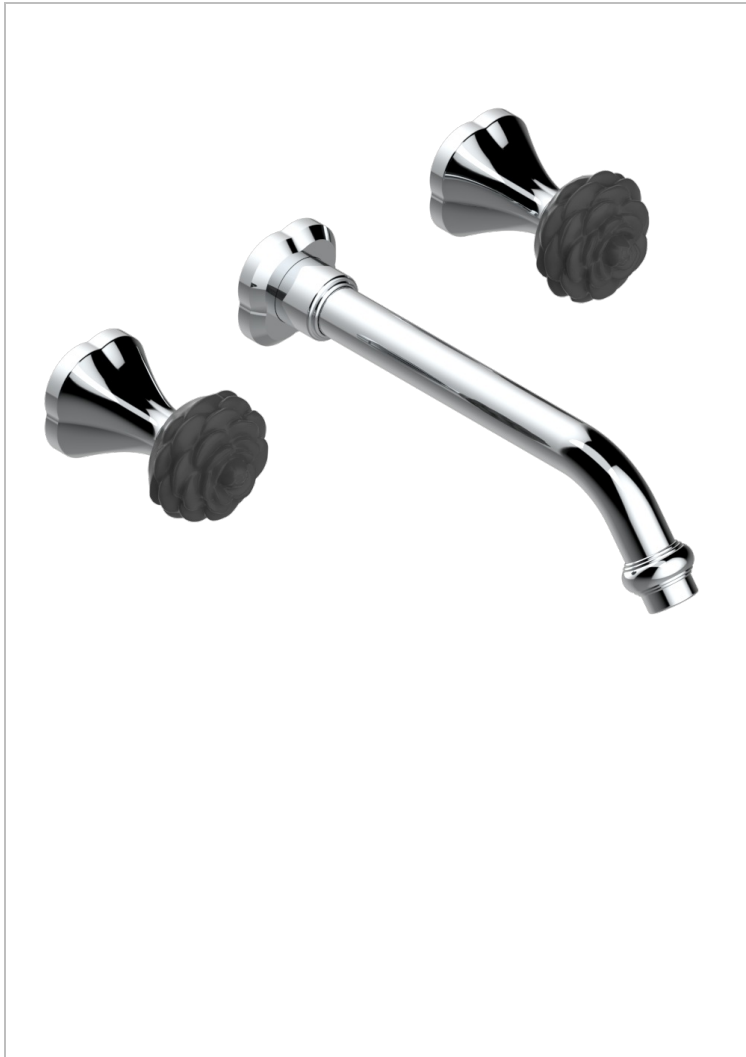

CAMELIA BLACK CRYSTAL

U5K-41SGB

Trim only for wall mounted 3-hole bath mixer

CHARACTERISTIC

- Camélia Black crystal
- Trim only for wall mounted 3-hole bath mixer

RELATED SKU'S

- Ref. G00-40AC Rough parts for wall mounted 3 hole mixer, cross handle version
- Ref. G00-40AM Rough parts for wall mounted 3 hole mixer, lever handle version

AVAILABLE FINITIONS

Antique nickel - H28
Black ceram - D30
Blush PVD - H62
Brass color PVD - H49
Brown bronze color PVD - F33
Gold color PVD - H52

Graphite PVD - H64
Matt Umber PVD - H67
Matt blush PVD - H60
Matt brass color PVD - H50
Matt brown bronze color PVD - F34
Matt chrome - C02

Matt gold - F07
Matt gold color PVD - H53
Matt graphite PVD - H65
Matt nickel (color finish) - C01
Matt nickel color PVD - H56
Nickel color PVD - H55

Polished chrome (color finish) - A02
Polished gold (color finish) - F01
Polished nickel - B01
Soft matt gold - F31
Umber PVD - H66