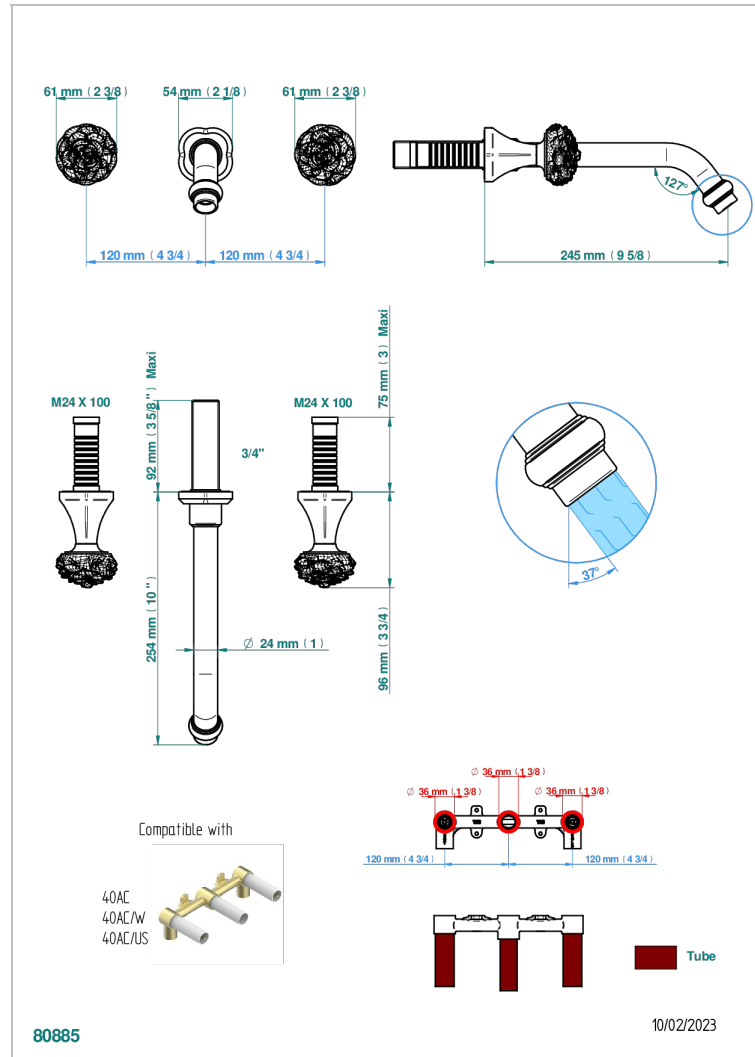

CAMELIA CLEAR CRYSTAL

U5L-40SGBUS

Trim for wall mounted 3-hole lavatory set only

CHARACTERISTIC

- Camélia Clear crystal
- Trim for wall mounted 3-hole lavatory set only

RELATED SKU'S

- Ref. G00-40AM/US Rough parts for wall set (one counter clockwise and one clockwise cartridges)