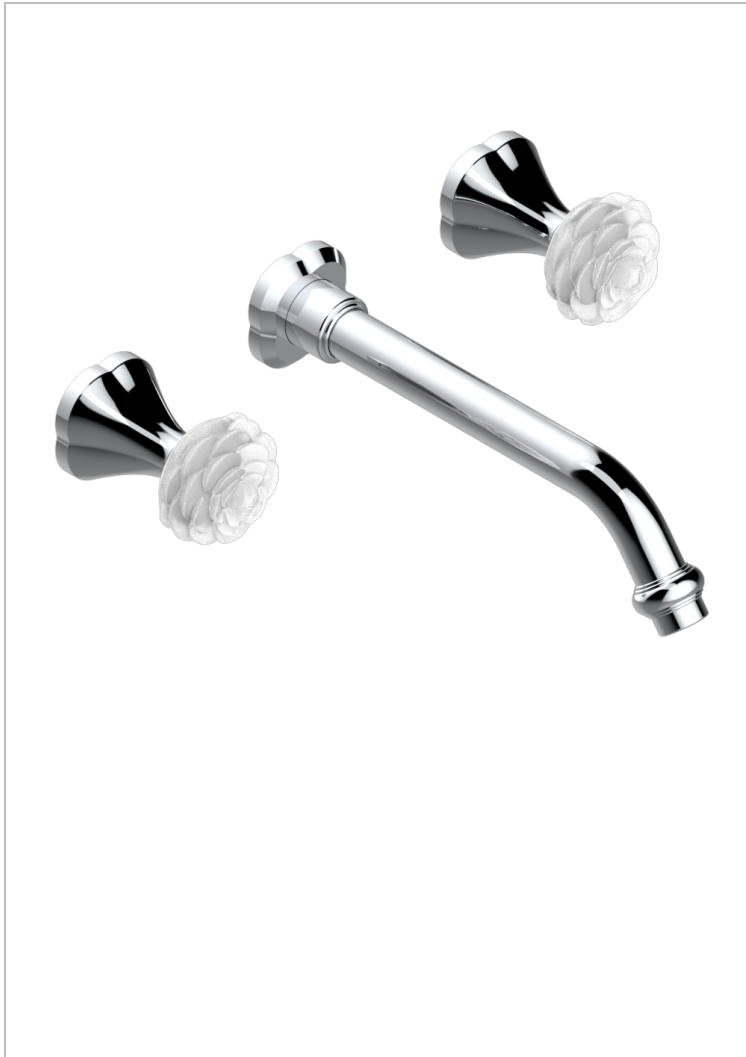

CAMELIA CLEAR CRYSTAL

U5L-40SGBUS

Trim for wall mounted 3-hole lavatory set only

CHARACTERISTIC

- Camélia Clear crystal
- Trim for wall mounted 3-hole lavatory set only

RELATED SKU'S

- Ref. G00-40AM/US Rough parts for wall set (one counter clockwise and one clockwise cartridges)

AVAILABLE FINITIONS

Black ceram - D30
Blush PVD - H62
Brass color PVD - H49
Brown bronze color PVD - F33
Chrome polished - A02
Gold color PVD - H52

Gold mat - F07
Gold polished - F01
Graphite PVD - H64
Matt Umber PVD - H67
Matt blush PVD - H60
Matt brass color PVD - H50

Matt brown bronze color PVD - F34
Matt chrome (American satin) - C02
Matt gold color PVD - H53
Matt graphite PVD - H65
Matt nickel (American satin) - C01
Matt nickel color PVD - H56

Nickel antique / Sovereign - H28
Nickel color PVD - H55
Nickel polished - B01
Soft matt gold - F31
Umber PVD - H66