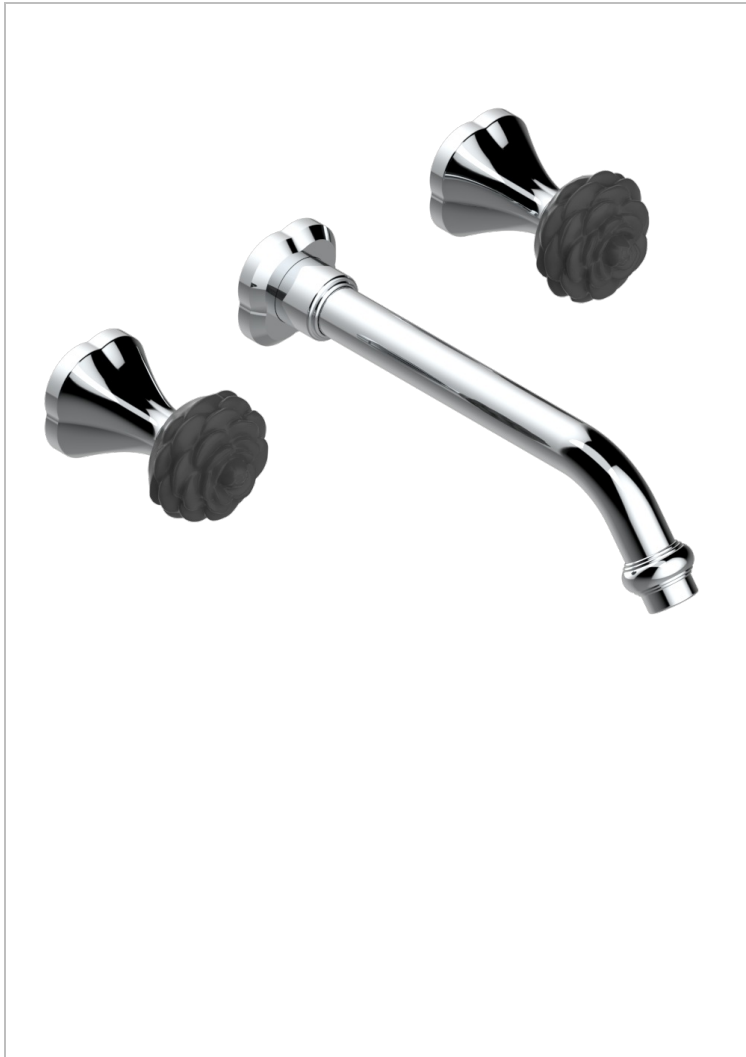

CAMELIA BLACK CRYSTAL

U5K-40SGBUS

Trim for wall mounted 3-hole lavatory set only

CHARACTERISTIC

- Camélia Black crystal
- Trim for wall mounted 3-hole lavatory set only

RELATED SKU'S

- Ref. G00-40AM/US Rough parts for wall set (one counter clockwise and one clockwise cartridges)

AVAILABLE FINITIONS

Black ceram - D30
Blush PVD - H62
Brass color PVD - H49
Brown bronze color PVD - F33
Chrome polished - A02
Gold color PVD - H52

Gold mat - F07
Gold polished - F01
Graphite PVD - H64
Matt Umber PVD - H67
Matt blush PVD - H60
Matt brass color PVD - H50

Matt brown bronze color PVD - F34
Matt chrome (American satin) - C02
Matt gold color PVD - H53
Matt graphite PVD - H65
Matt nickel (American satin) - C01
Matt nickel color PVD - H56

Nickel antique / Sovereign - H28
Nickel color PVD - H55
Nickel polished - B01
Soft matt gold - F31
Umber PVD - H66