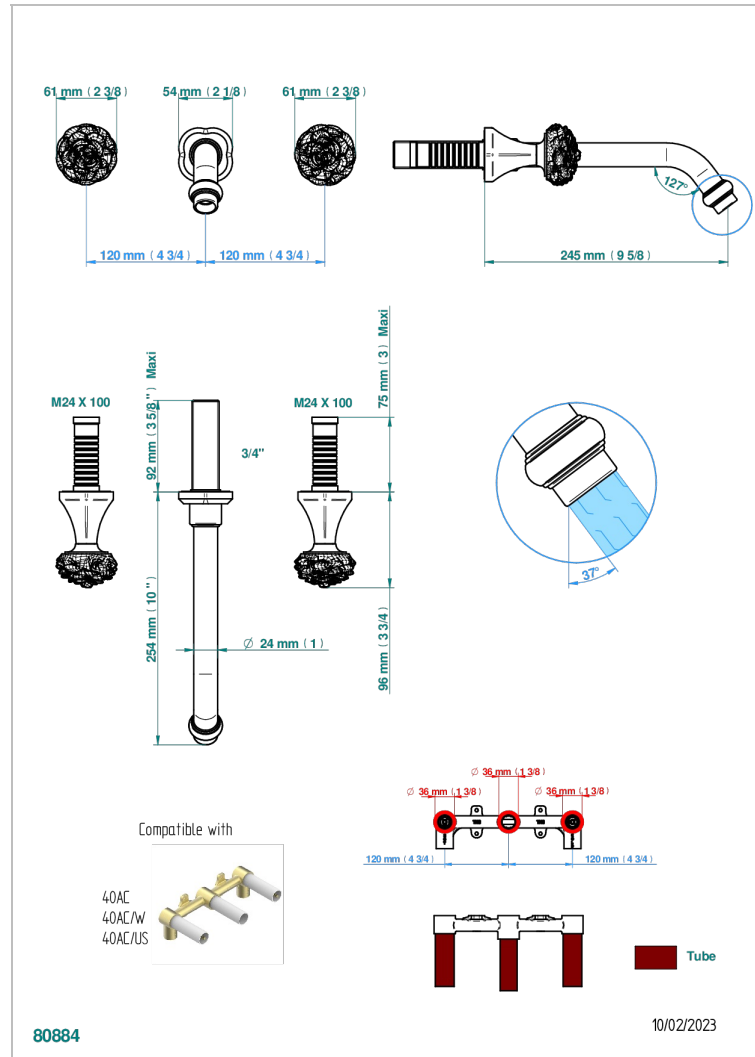

CAMELIA BLACK CRYSTAL

U5K-40SGBUS

Trim for wall mounted 3-hole lavatory set only

CHARACTERISTIC

- Camélia Black crystal
- Trim for wall mounted 3-hole lavatory set only

RELATED SKU'S

- Ref. G00-40AM/US Rough parts for wall set (one counter clockwise and one clockwise cartridges)