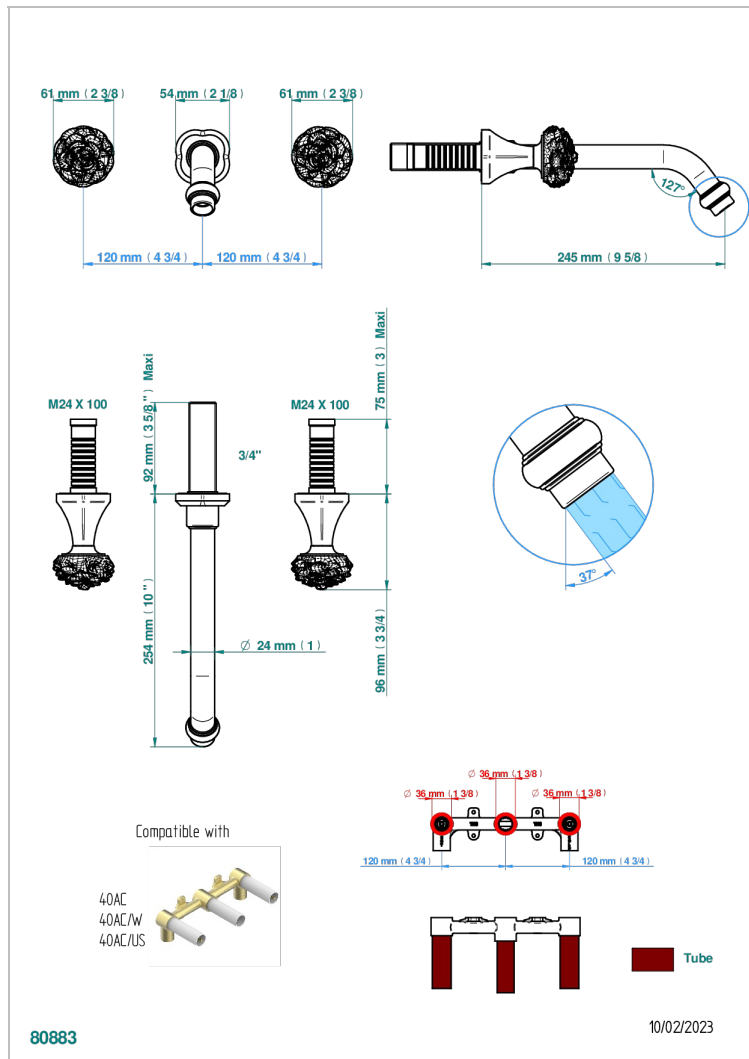

CAMELIA CLEAR CRYSTAL

U5L-40SGB/W

Trim only for wall mounted 3-hole basin mixer - WRAS approved

CHARACTERISTIC

- Camélia Clear crystal
- Trim only for wall mounted 3-hole basin mixer - WRAS approved

AVAILABLE FINITIONS