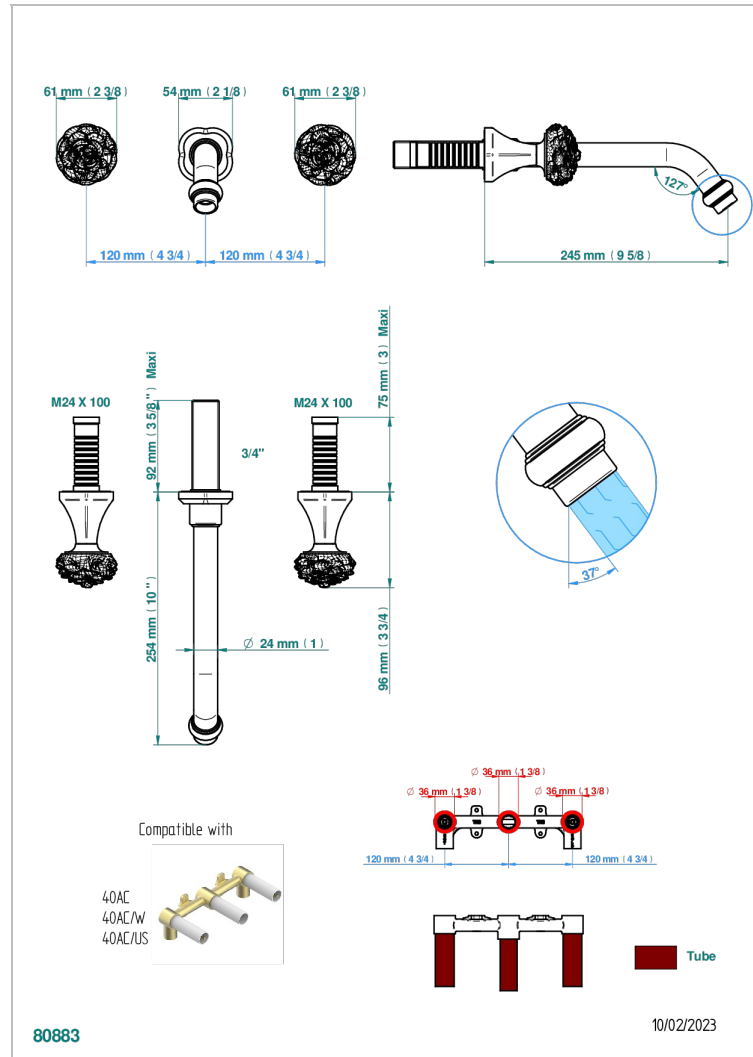

CAMELIA CLEAR CRYSTAL

U5L-40SGB

Trim only for wall mounted 3-hole basin mixer

CHARACTERISTIC

- Camélia Clear crystal
- Trim only for wall mounted 3-hole basin mixer

RELATED SKU'S

- Ref. G00-40AC Rough parts for wall mounted 3 hole mixer, cross handle version
- Ref. G00-40AM Rough parts for wall mounted 3 hole mixer, lever handle version

AVAILABLE FINITIONS

Antique nickel - H28
Black ceram - D30
Blush PVD - H62
Brass color PVD - H49
Brown bronze color PVD - F33
Gold color PVD - H52

Graphite PVD - H64
Matt Umber PVD - H67
Matt blush PVD - H60
Matt brass color PVD - H50
Matt brown bronze color PVD - F34
Matt chrome - C02