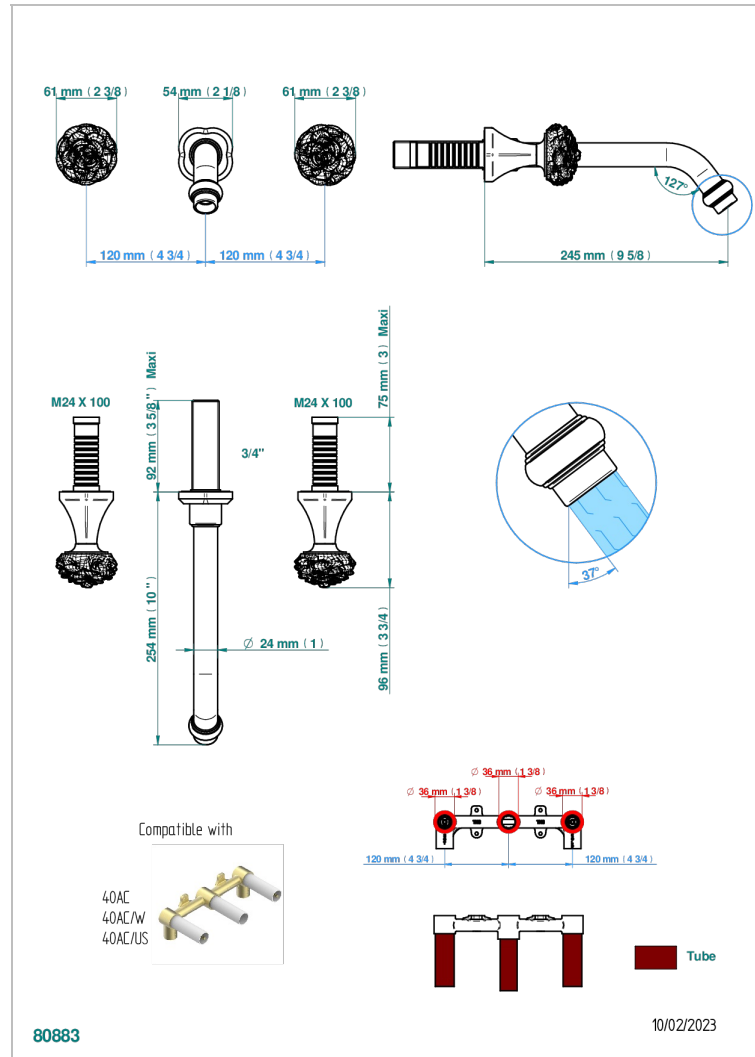

# CAMELIA CRISTAL CLARO

U5L-40SGB

Trim only for wall mounted 3-hole basin mixer

THG<sup>®</sup>  
PARIS

## CARACTERÍSTICAS

- Camélia cristal claro
- Trim only for wall mounted 3-hole basin mixer

## PRODUCTOS RELACIONADOS

- Ref. G00-40AC Rough parts for wall mounted 3 hole mixer, cross handle version
- Ref. G00-40AM Rough parts for wall mounted 3 hole mixer, lever handle version