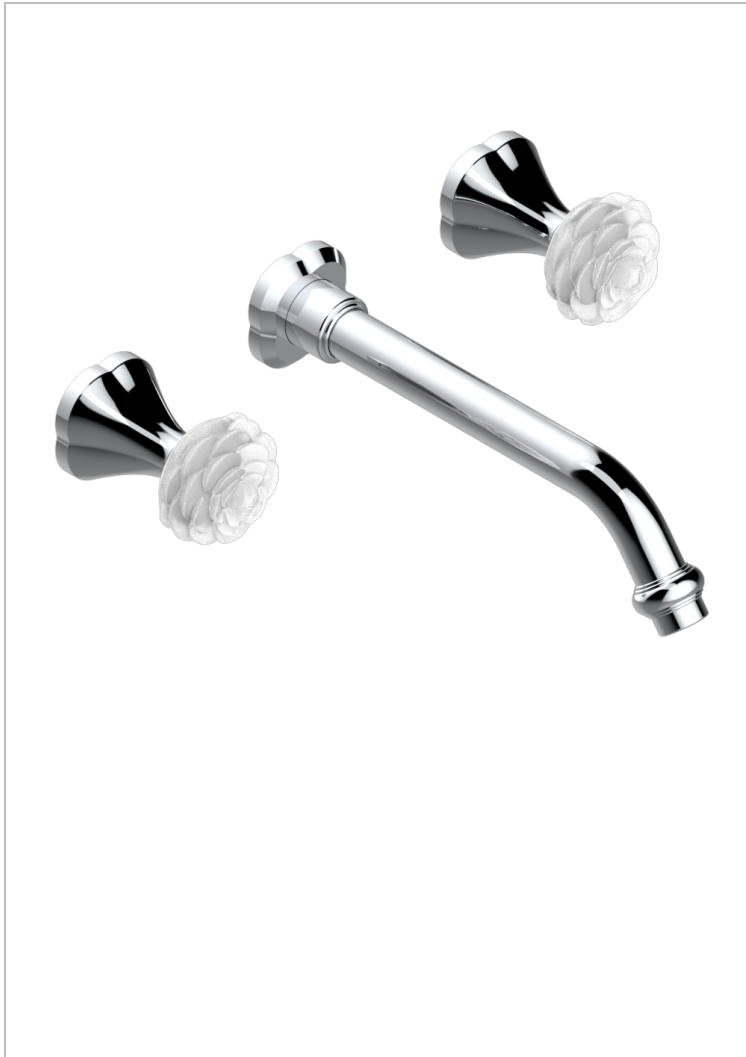

# CAMELIA CRISTAL CLARO

U5L-40SGB

Trim only for wall mounted 3-hole basin mixer

THG<sup>®</sup>  
PARIS

## CARACTERÍSTICAS

- Camélia cristal claro
- Trim only for wall mounted 3-hole basin mixer

## PRODUCTOS RELACIONADOS

- Ref. G00-40AC Rough parts for wall mounted 3 hole mixer, cross handle version
- Ref. G00-40AM Rough parts for wall mounted 3 hole mixer, lever handle version

## ACABADOS DISPONIBLES

Cerámica negra mate - D30  
Cromo - A02  
Cromo mate - C02  
Dorado - F01  
Dorado mate - F07  
Dorado pálido mate (sin barniz) - F31

Níquel - B01  
Níquel mate - C01  
Níquel viejo - H28  
Pvd blush - H62  
Pvd blush mate - H60  
Pvd color latón - H49