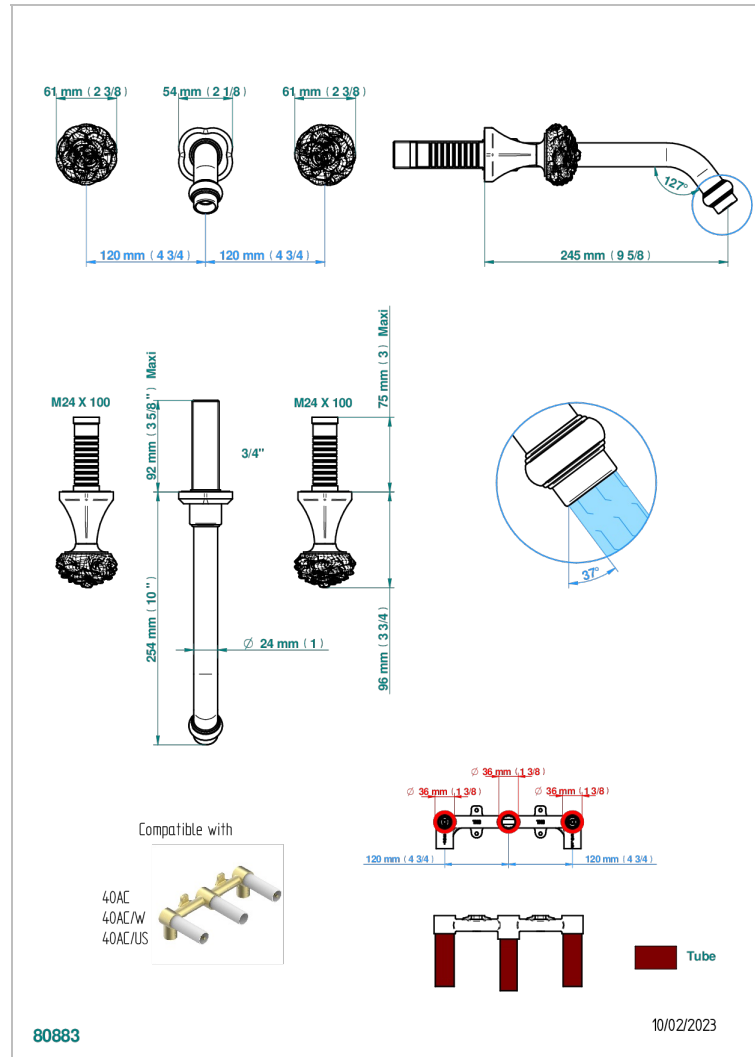

CAMELIA CLEAR CRYSTAL

U5L-40SGB

Trim only for wall mounted 3-hole basin mixer

CHARACTERISTIC

- Camélia Clear crystal
- Trim only for wall mounted 3-hole basin mixer

RELATED SKU'S

- Ref. G00-40AC Rough parts for wall mounted 3 hole mixer, cross handle version
- Ref. G00-40AM Rough parts for wall mounted 3 hole mixer, lever handle version

AVAILABLE FINITIONS

Antique nickel - H28
Black ceram - D30
Blush PVD - H62
Brass color PVD - H49
Brown bronze color PVD - F33
Gold color PVD - H52

Graphite PVD - H64
Matt Umber PVD - H67
Matt blush PVD - H60
Matt brass color PVD - H50
Matt brown bronze color PVD - F34
Matt chrome - C02