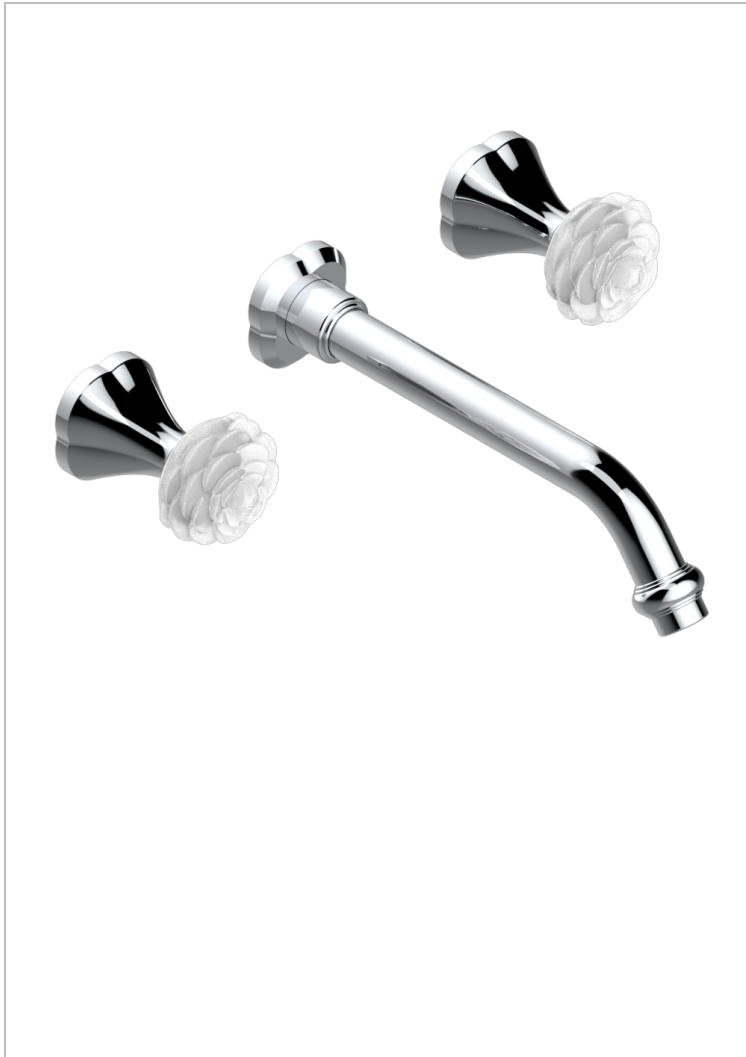

CAMELIA CLEAR CRYSTAL

U5L-40SGB

Trim only for wall mounted 3-hole basin mixer

CHARACTERISTIC

- Camélia Clear crystal
- Trim only for wall mounted 3-hole basin mixer

RELATED SKU'S

- Ref. G00-40AC Rough parts for wall mounted 3 hole mixer, cross handle version
- Ref. G00-40AM Rough parts for wall mounted 3 hole mixer, lever handle version

AVAILABLE FINITIONS

Antique nickel - H28
Black ceram - D30
Blush PVD - H62
Brass color PVD - H49
Brown bronze color PVD - F33
Gold color PVD - H52

Graphite PVD - H64
Matt Umber PVD - H67
Matt blush PVD - H60
Matt brass color PVD - H50
Matt brown bronze color PVD - F34
Matt chrome - C02

Matt gold - F07
Matt gold color PVD - H53
Matt graphite PVD - H65
Matt nickel (color finish) - C01
Matt nickel color PVD - H56
Nickel color PVD - H55

Polished chrome (color finish) - A02
Polished gold (color finish) - F01
Polished nickel - B01
Soft matt gold - F31
Umber PVD - H66