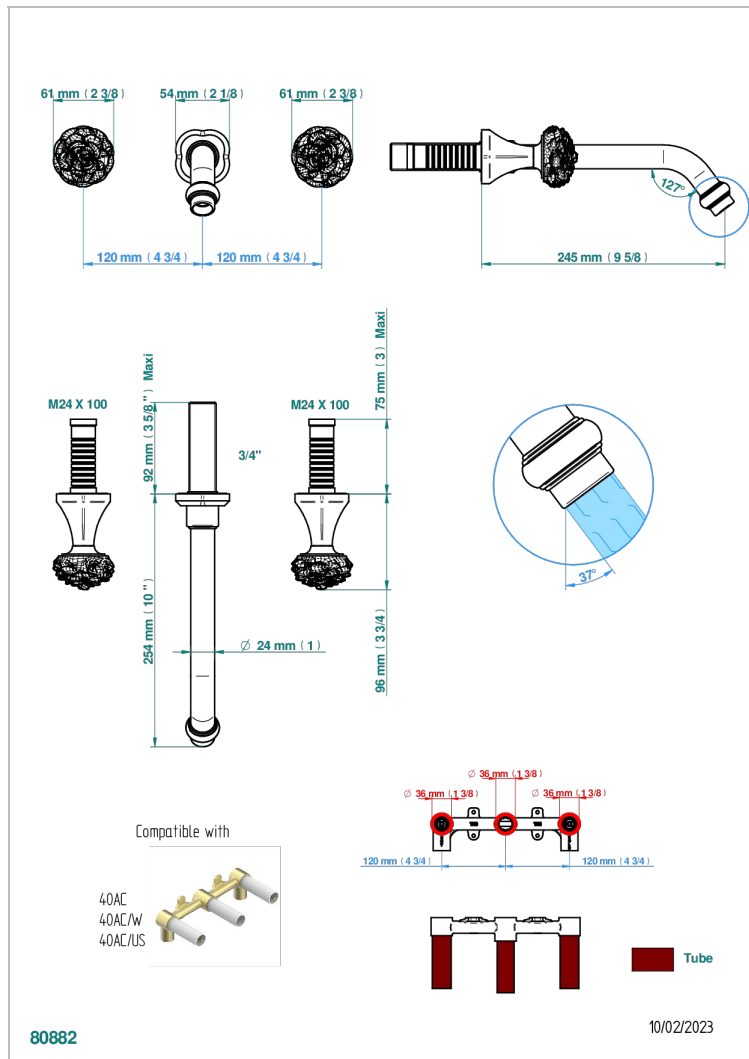

# CAMELIA BLACK CRYSTAL

U5K-40SGB/W

Trim only for wall mounted 3-hole basin mixer - WRAS approved

## CHARACTERISTIC

- Camélia Black crystal
- Trim only for wall mounted 3-hole basin mixer - WRAS approved