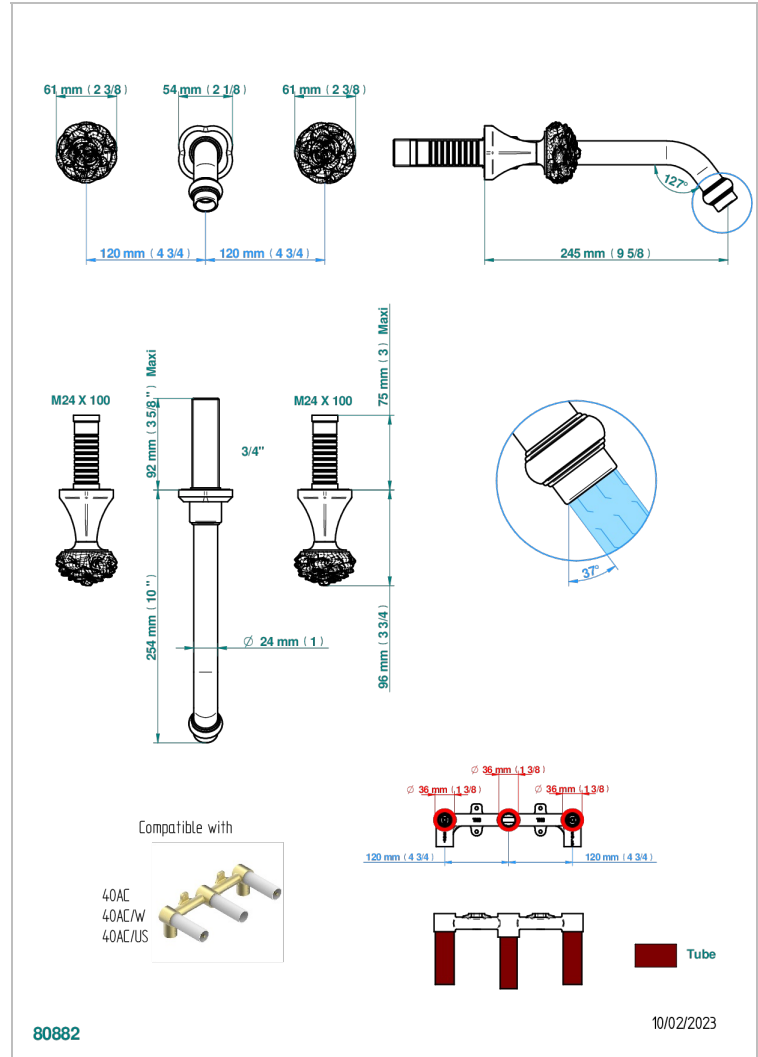

CAMELIA CRISTAL NEGRO

U5K-40SGB

Trim only for wall mounted 3-hole basin mixer

THG[®]
PARIS

CARACTERÍSTICAS

- Camélia cristal negro
- Trim only for wall mounted 3-hole basin mixer

PRODUCTOS RELACIONADOS

- Ref. G00-40AC Rough parts for wall mounted 3 hole mixer, cross handle version
- Ref. G00-40AM Rough parts for wall mounted 3 hole mixer, lever handle version

ACABADOS DISPONIBLES

Cerámica negra mate - D30
Cromo - A02
Cromo mate - C02
Dorado - F01
Dorado mate - F07
Dorado pálido mate (sin barniz) - F31

Níquel - B01
Níquel mate - C01
Níquel viejo - H28
Pvd blush - H62
Pvd blush mate - H60
Pvd color latón - H49