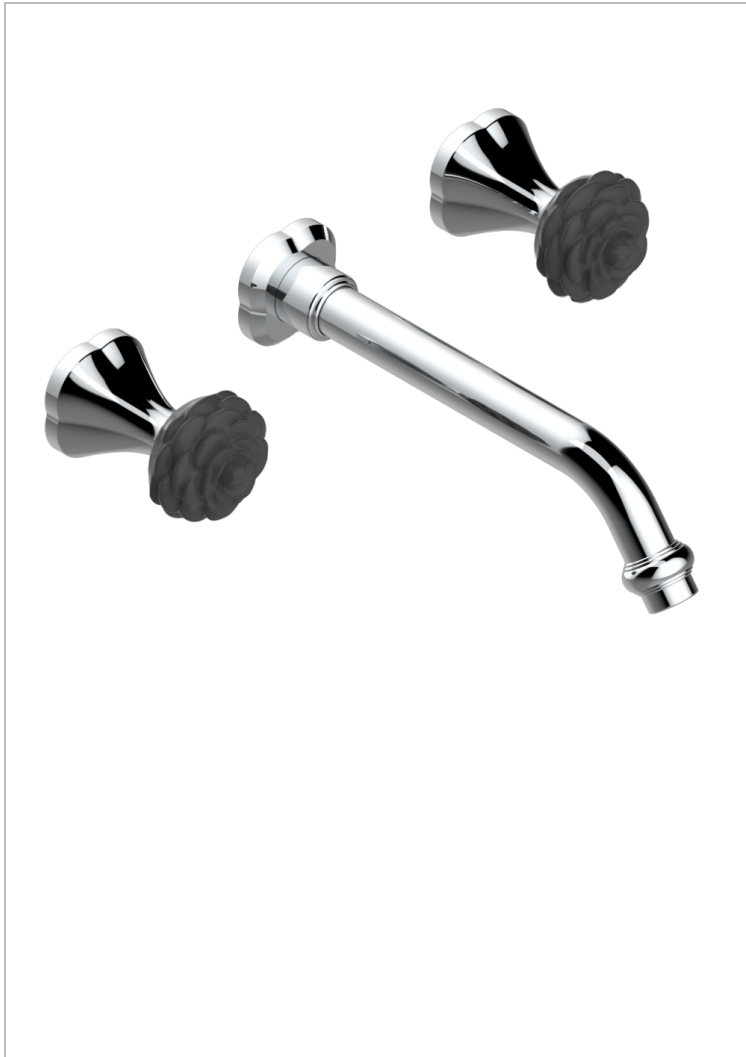

CAMELIA CRISTAL NEGRO

U5K-40SGB

Trim only for wall mounted 3-hole basin mixer

THG[®]
PARIS

CARACTERÍSTICAS

- Camélia cristal negro
- Trim only for wall mounted 3-hole basin mixer

PRODUCTOS RELACIONADOS

- Ref. G00-40AC Rough parts for wall mounted 3 hole mixer, cross handle version
- Ref. G00-40AM Rough parts for wall mounted 3 hole mixer, lever handle version

ACABADOS DISPONIBLES

Cerámica negra mate - D30
Cromo - A02
Cromo mate - C02
Dorado - F01
Dorado mate - F07
Dorado pálido mate (sin barniz) - F31

Níquel - B01
Níquel mate - C01
Níquel viejo - H28
Pvd blush - H62
Pvd blush mate - H60
Pvd color latón - H49

Pvd color latón mate - H50
Pvd color níquel - H55
Pvd color níquel mate - H56
Pvd color oro - H52
Pvd color oro mate - H53
Pvd grafito - H64

Pvd grafito mate - H65
Pvd marrón bronce - F33
Pvd marrón bronce mate - F34
Pvd umber - H66
Pvd umber mate - H67