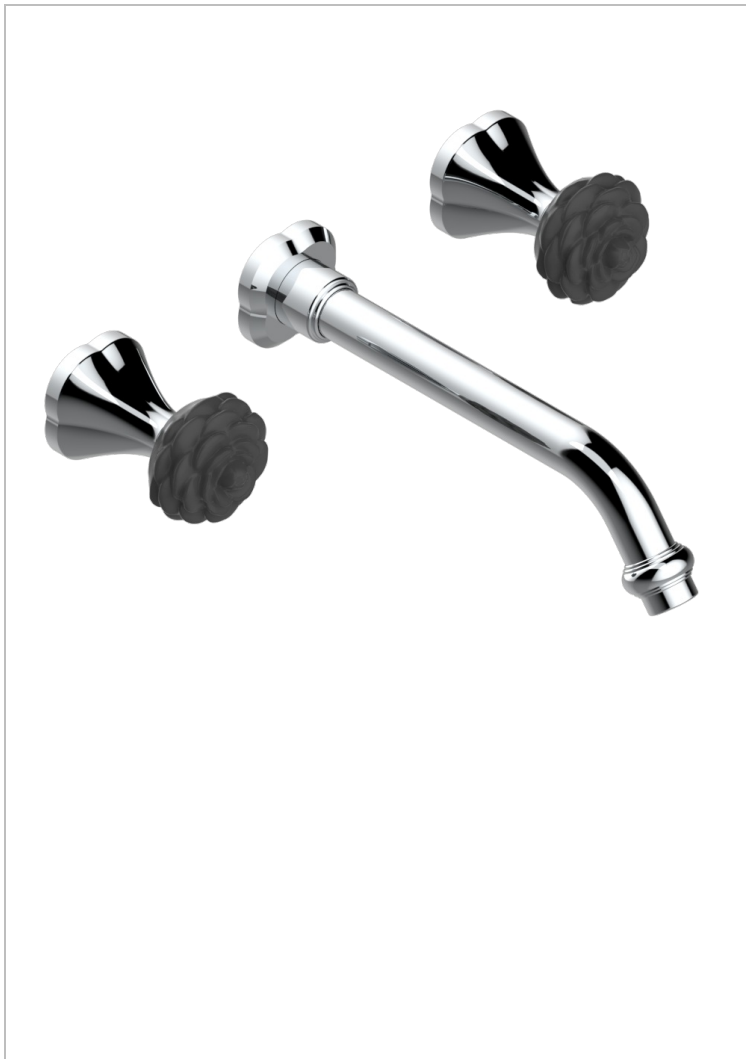

# CAMELIA BLACK CRYSTAL

U5K-40SGB

Trim only for wall mounted 3-hole basin mixer

## CHARACTERISTIC

- Camélia Black crystal
- Trim only for wall mounted 3-hole basin mixer

## RELATED SKU'S

- Ref. G00-40AC Rough parts for wall mounted 3 hole mixer, cross handle version
- Ref. G00-40AM Rough parts for wall mounted 3 hole mixer, lever handle version

## AVAILABLE FINITIONS

Antique nickel - H28  
Black ceram - D30  
Blush PVD - H62  
Brass color PVD - H49  
Brown bronze color PVD - F33  
Gold color PVD - H52

Graphite PVD - H64  
Matt Umber PVD - H67  
Matt blush PVD - H60  
Matt brass color PVD - H50  
Matt brown bronze color PVD - F34  
Matt chrome - C02