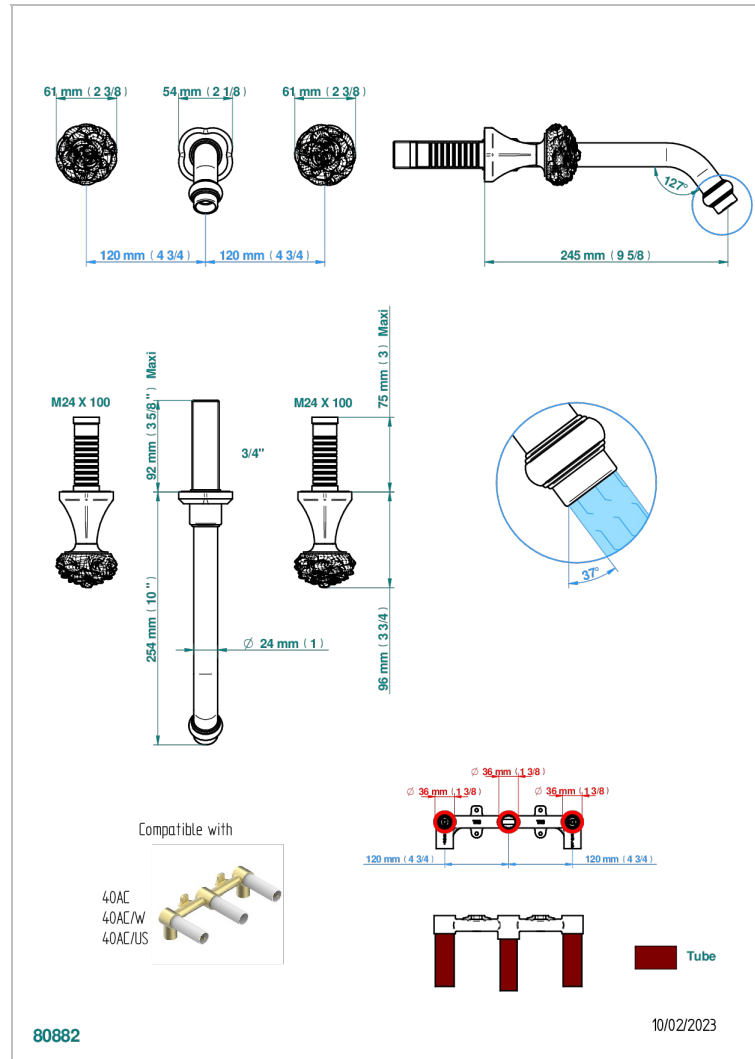

# CAMELIA BLACK CRYSTAL

U5K-40SGB

Trim only for wall mounted 3-hole basin mixer

## CHARACTERISTIC

- Camélia Black crystal
- Trim only for wall mounted 3-hole basin mixer

## RELATED SKU'S

- Ref. G00-40AC Rough parts for wall mounted 3 hole mixer, cross handle version
- Ref. G00-40AM Rough parts for wall mounted 3 hole mixer, lever handle version