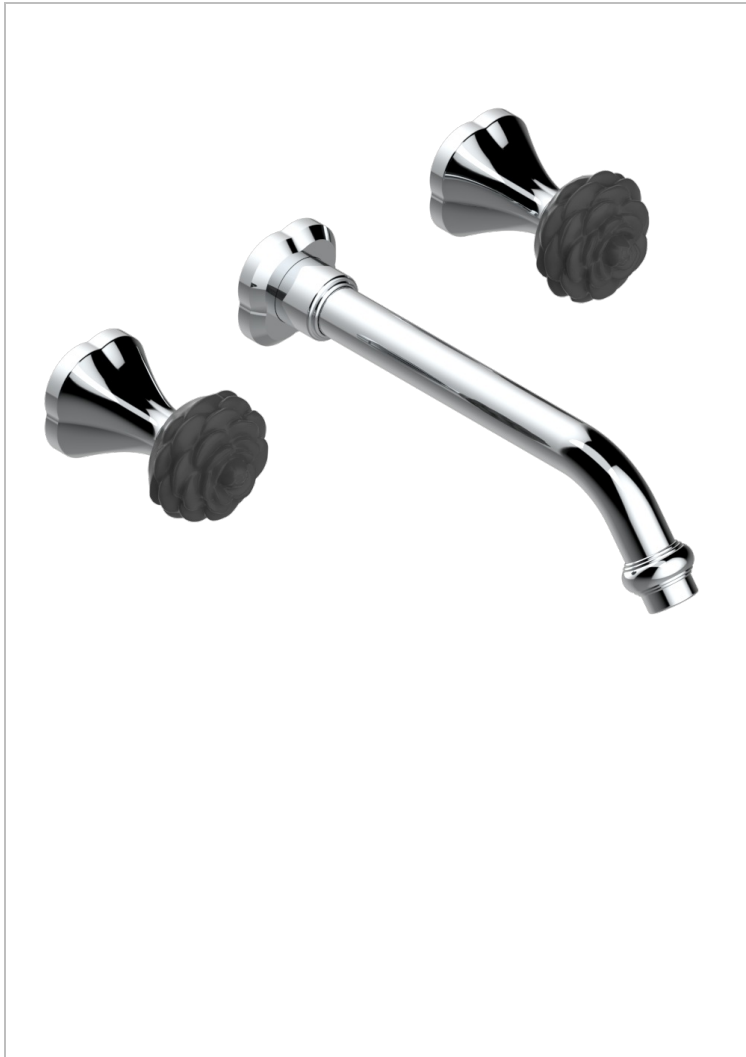

# CAMELIA CRISTAL NEGRO

U5K-40SGB

Trim only for wall mounted 3-hole basin mixer

THG<sup>®</sup>  
PARIS

## CARACTERÍSTICAS

- Camélia cristal negro
- Trim only for wall mounted 3-hole basin mixer

## PRODUCTOS RELACIONADOS

- Ref. G00-40AC Rough parts for wall mounted 3 hole mixer, cross handle version
- Ref. G00-40AM Rough parts for wall mounted 3 hole mixer, lever handle version

## ACABADOS DISPONIBLES

Cerámica negra mate - D30  
Cromo - A02  
Cromo mate - C02  
Dorado - F01  
Dorado mate - F07  
Dorado pálido mate (sin barniz) - F31

Níquel - B01  
Níquel mate - C01  
Níquel viejo - H28  
Pvd blush - H62  
Pvd blush mate - H60  
Pvd color latón - H49