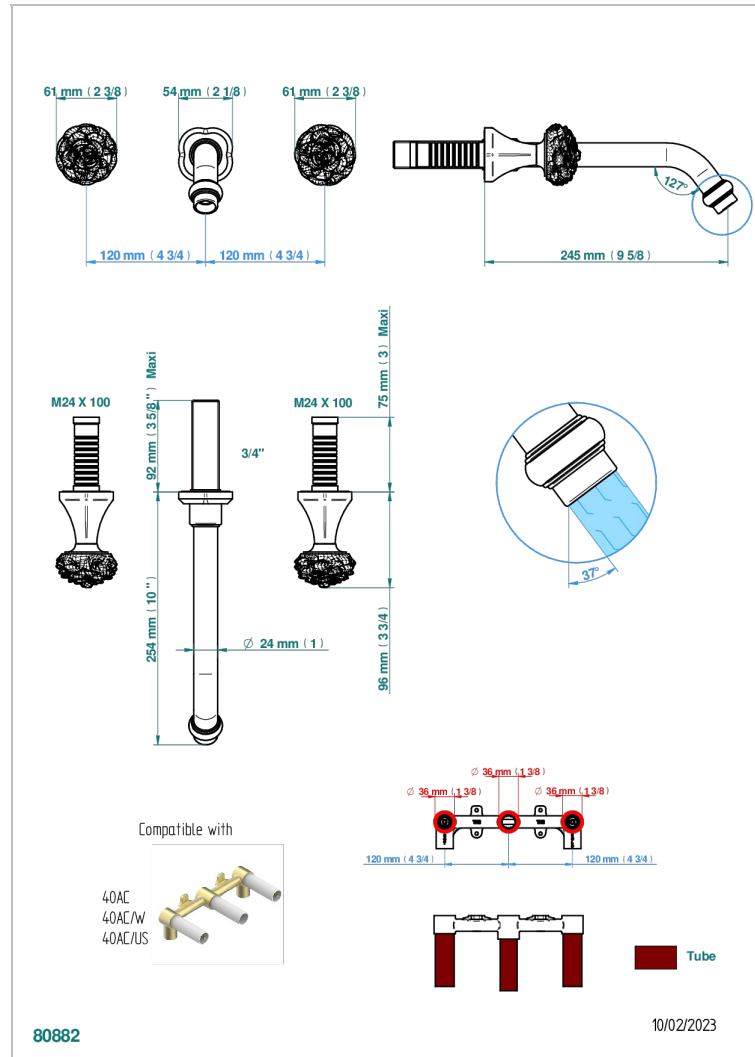

# CAMELIA CRISTAL NEGRO

U5K-40SGB

Trim only for wall mounted 3-hole basin mixer

THG<sup>®</sup>  
PARIS

## CARACTERÍSTICAS

- Camélia cristal negro
- Trim only for wall mounted 3-hole basin mixer

## PRODUCTOS RELACIONADOS

- Ref. G00-40AC Rough parts for wall mounted 3 hole mixer, cross handle version
- Ref. G00-40AM Rough parts for wall mounted 3 hole mixer, lever handle version