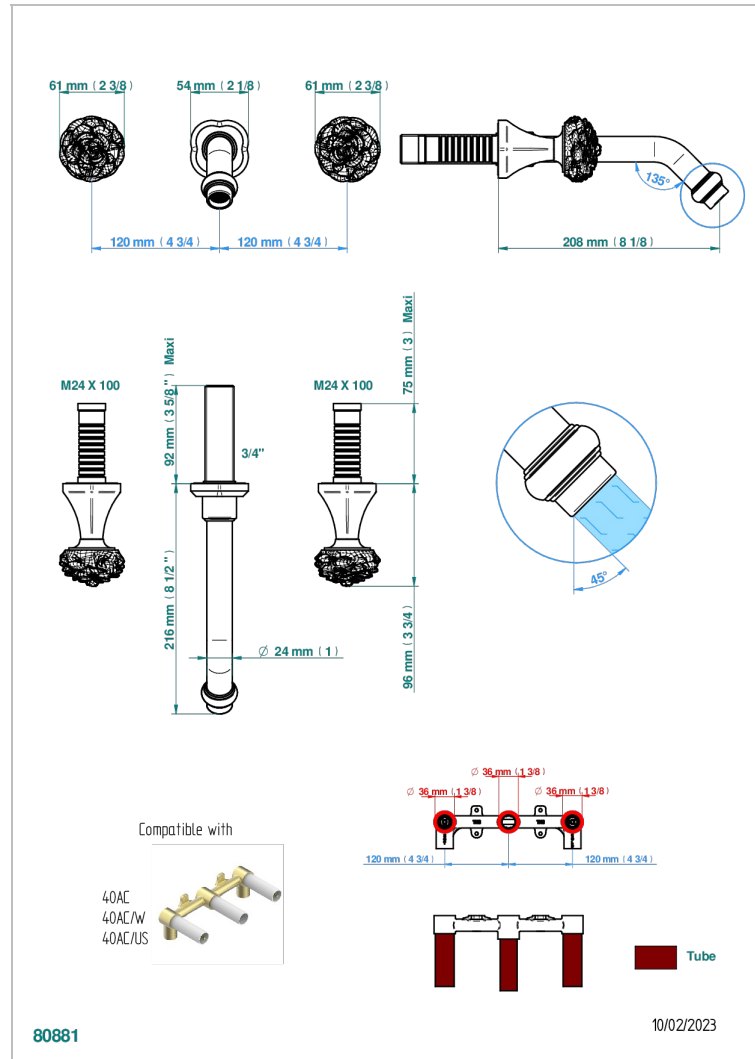

CAMELIA CLEAR CRYSTAL

U5L-41GB

Trim for wall mounted 3-hole bath set only

CHARACTERISTIC

- Camélia Clear crystal
- Trim for wall mounted 3-hole bath set only

RELATED SKU'S

- Ref. G00-40AM/US Rough parts for wall set (one counter clockwise and one clockwise cartridges)