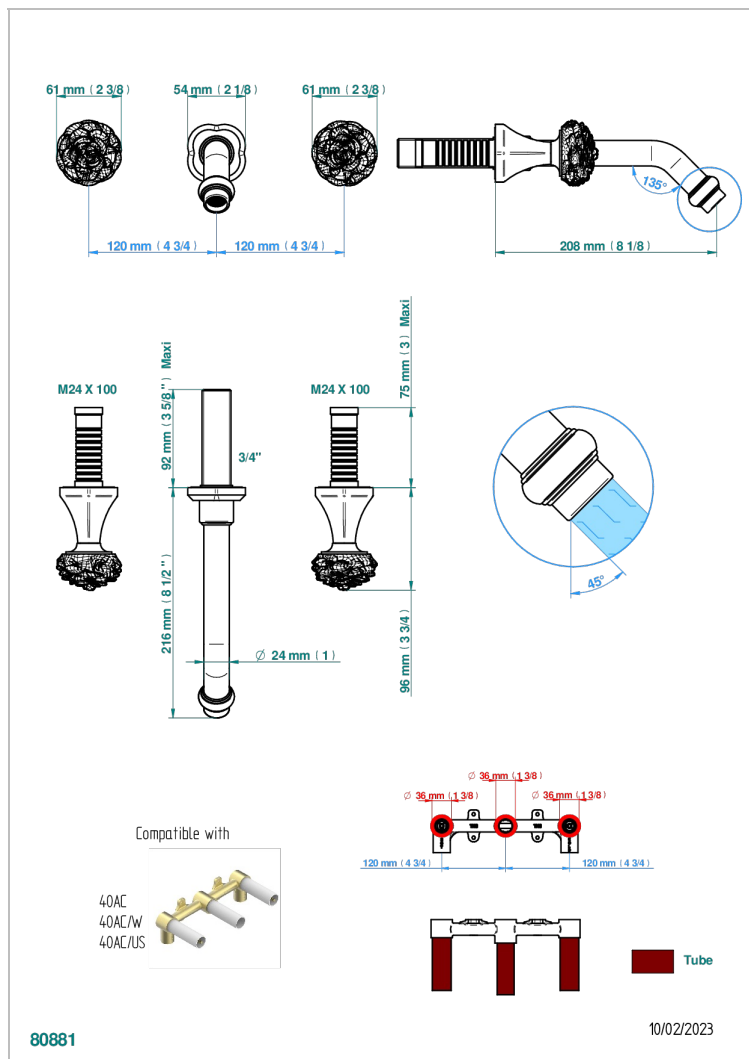

CAMELIA CRISTAL CLARO

U5L-41GB

Trim only for wall mounted 3-hole bath mixer

THG[®]
PARIS

CARACTERÍSTICAS

- Camélia cristal claro
- Trim only for wall mounted 3-hole bath mixer

PRODUCTOS RELACIONADOS

- Ref. G00-40AC Rough parts for wall mounted 3 hole mixer, cross handle version
- Ref. G00-40AM Rough parts for wall mounted 3 hole mixer, lever handle version

ACABADOS DISPONIBLES

Cerámica negra mate - D30
Cromo - A02
Cromo mate - C02
Dorado - F01
Dorado mate - F07
Dorado pálido mate (sin barniz) - F31

Níquel - B01
Níquel mate - C01
Níquel viejo - H28
Pvd blush - H62
Pvd blush mate - H60
Pvd color latón - H49