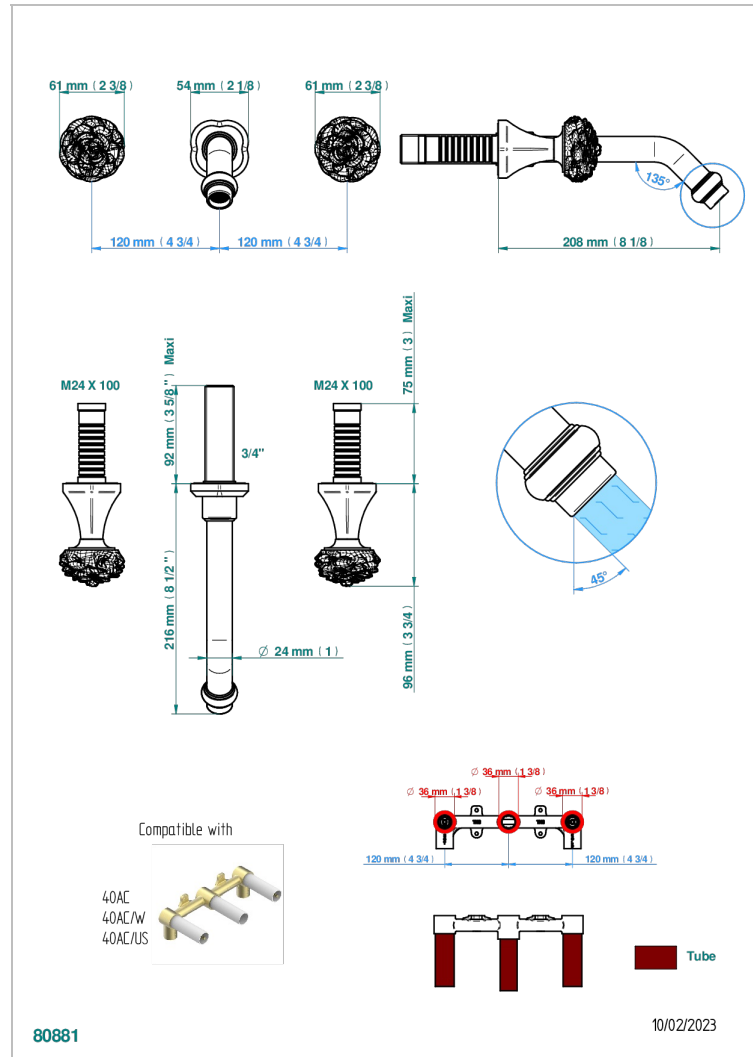

CAMELIA CLEAR CRYSTAL

U5L-41GB

Trim only for wall mounted 3-hole bath mixer

CHARACTERISTIC

- Camélia Clear crystal
- Trim only for wall mounted 3-hole bath mixer

RELATED SKU'S

- Ref. G00-40AC Rough parts for wall mounted 3 hole mixer, cross handle version
- Ref. G00-40AM Rough parts for wall mounted 3 hole mixer, lever handle version